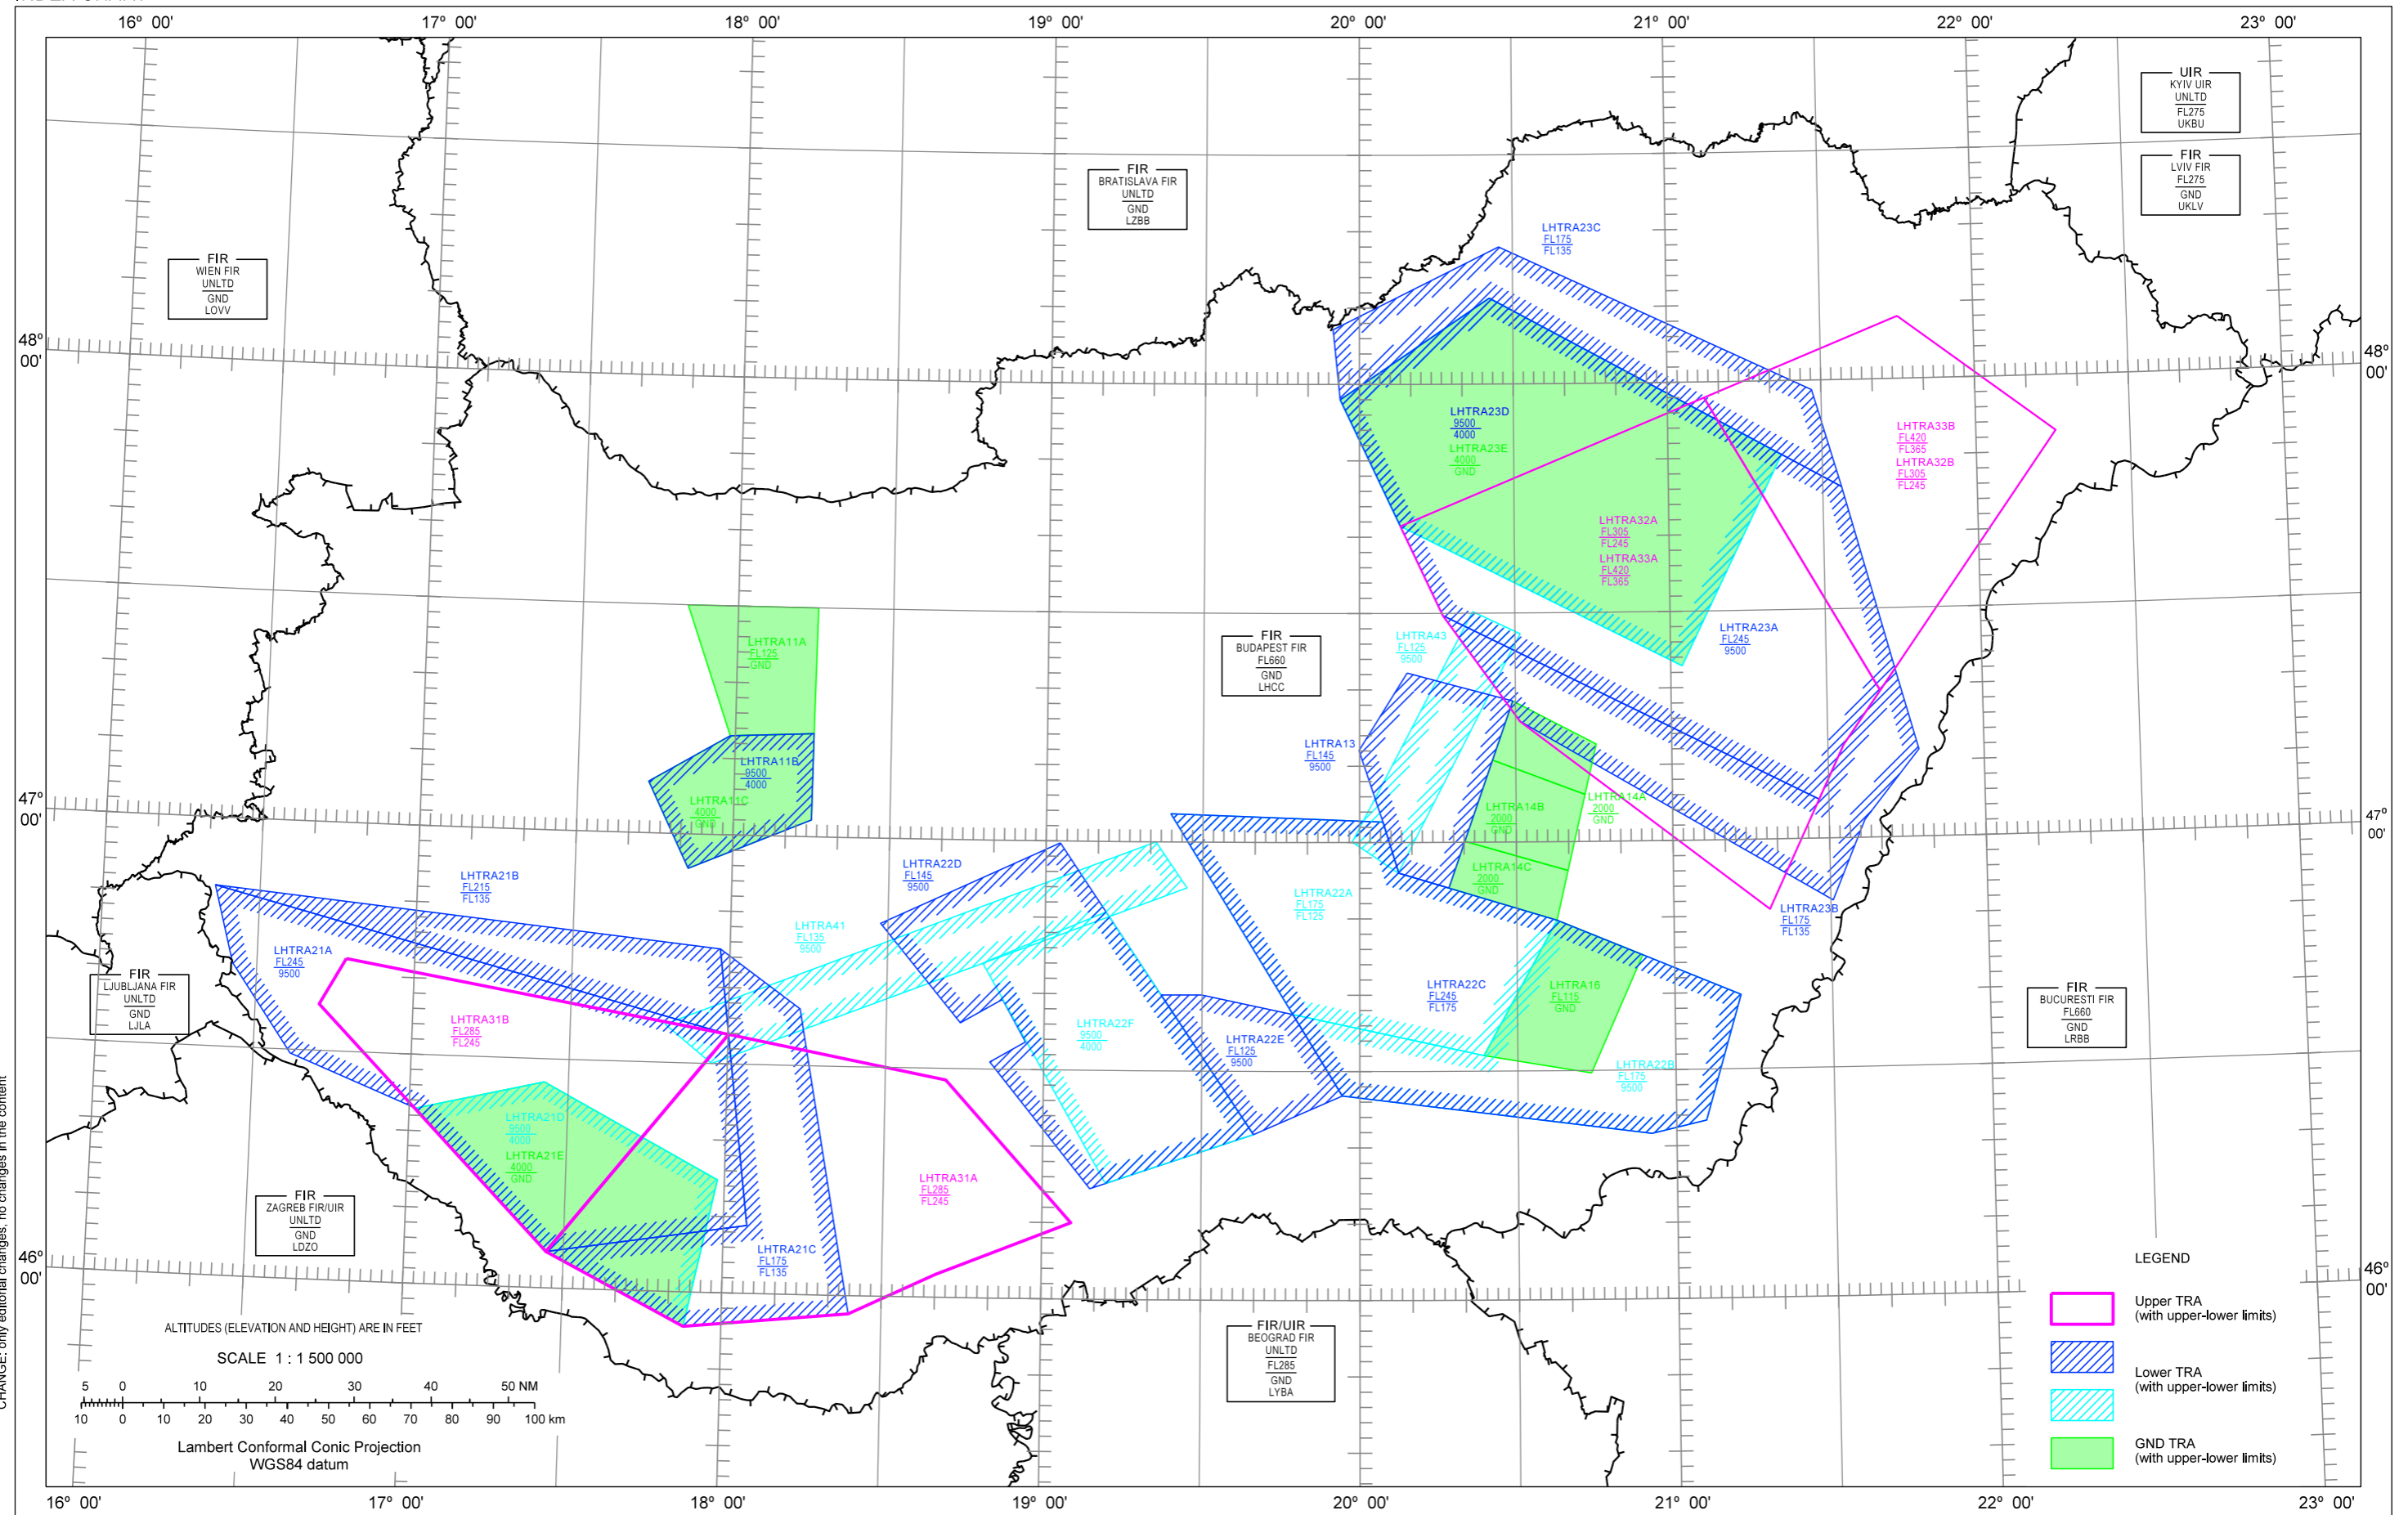

TEMPORARY RESERVED AIRSPACES -  
INDEX CHART

CHANGE: only editorial changes, no changes in the content

ALTITUDES (ELEVATION AND HEIGHT) ARE IN FEET

SCALE 1 : 1 500 000

Lambert Conformal Conic Projection  
WGS84 datum

**LEGEND**

- Upper TRA (with upper-lower limits)
- Lower TRA (with upper-lower limits)
- GND TRA (with upper-lower limits)

THIS PAGE IS INTENTIONALLY LEFT BLANK