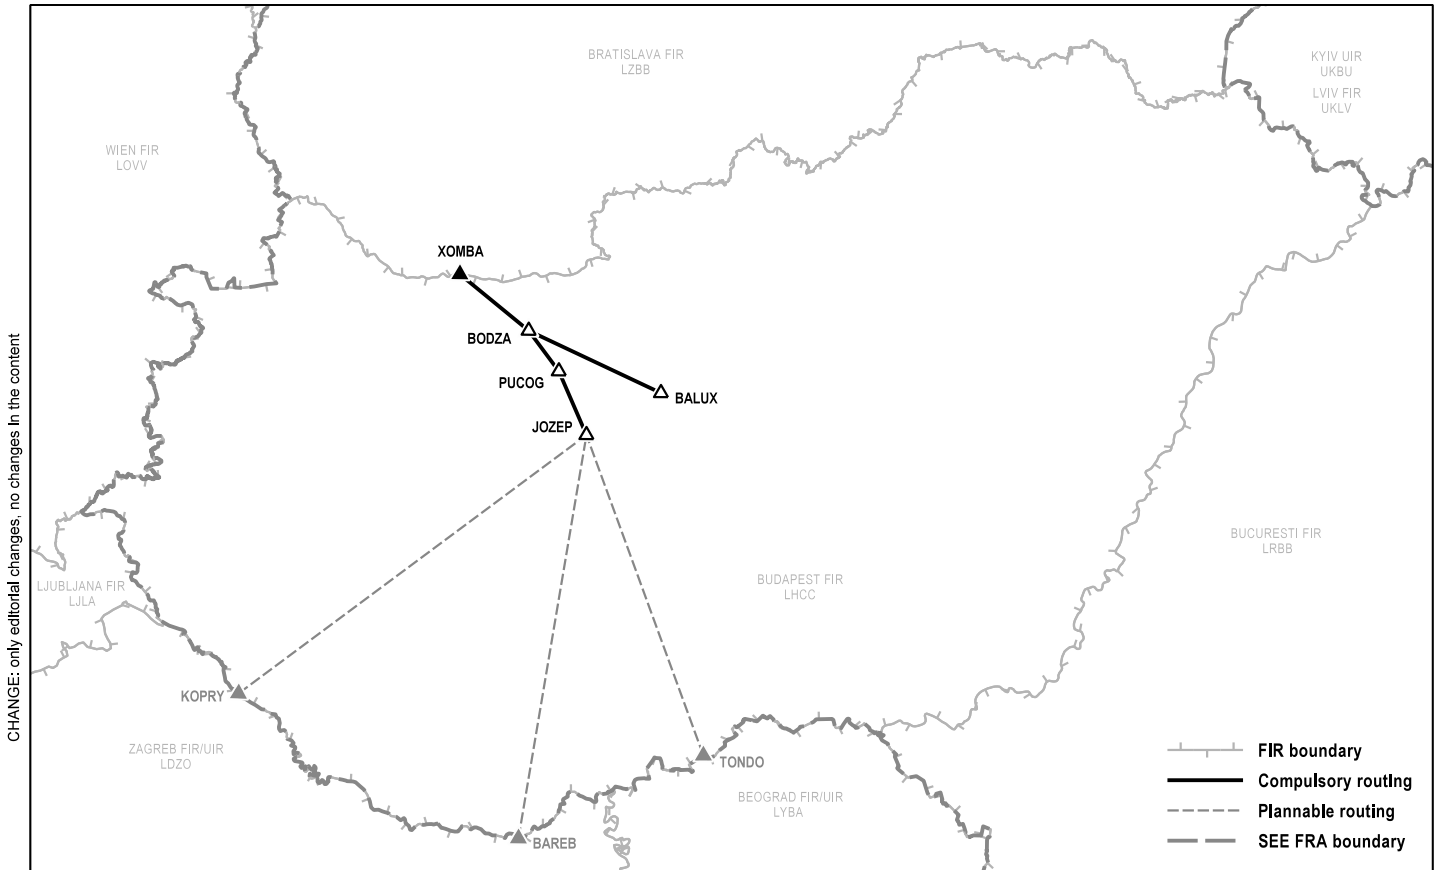

AIP HUNGARY

COMPULSORY AND PLANNABLE LINKS -
INDEX CHART (SEE ENR 1.3)

1. LHBP DEP within Budapest FIR

2. LHBP ARR within Budapest FIR

CHANGE: LOVV reporting points changed "on request"

3. LOWW DEP within Budapest FIR

4. LOWW ARR within Budapest FIR

CHANGE: LOVV reporting points changed 'on request'

5. LZIB DEP within Budapest FIR

6. LZIB ARR within Budapest FIR

CHANGE: only editorial changes, no changes in the content

THIS PAGE IS INTENTIONALLY LEFT BLANK