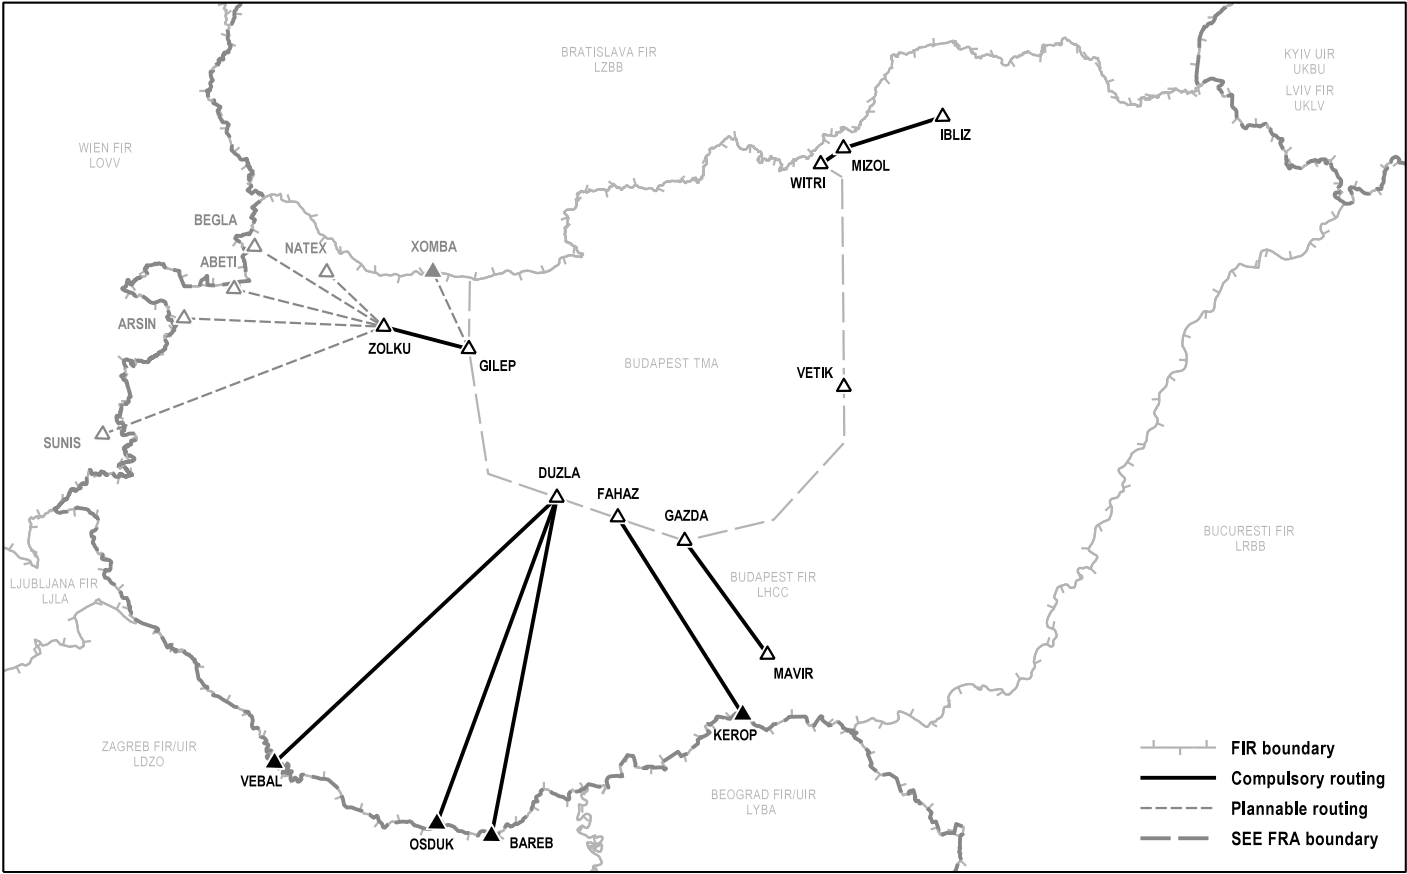

AIP HUNGARY

COMPULSORY AND PLANNABLE LINKS -
INDEX CHART (SEE ENR 1.3)

1. LHBP DEP within Budapest FIR

2. LHBP ARR within Budapest FIR

CHANGE: LOVV reporting points changed "on request"

3. LOWW DEP within Budapest FIR

4. LOWW ARR within Budapest FIR

CHANGE: LOVV reporting points changed 'on request'

5. LZIB DEP within Budapest FIR

6. LZIB ARR within Budapest FIR

CHANGE: only editorial changes, no changes in the content

THIS PAGE IS INTENTIONALLY LEFT BLANK