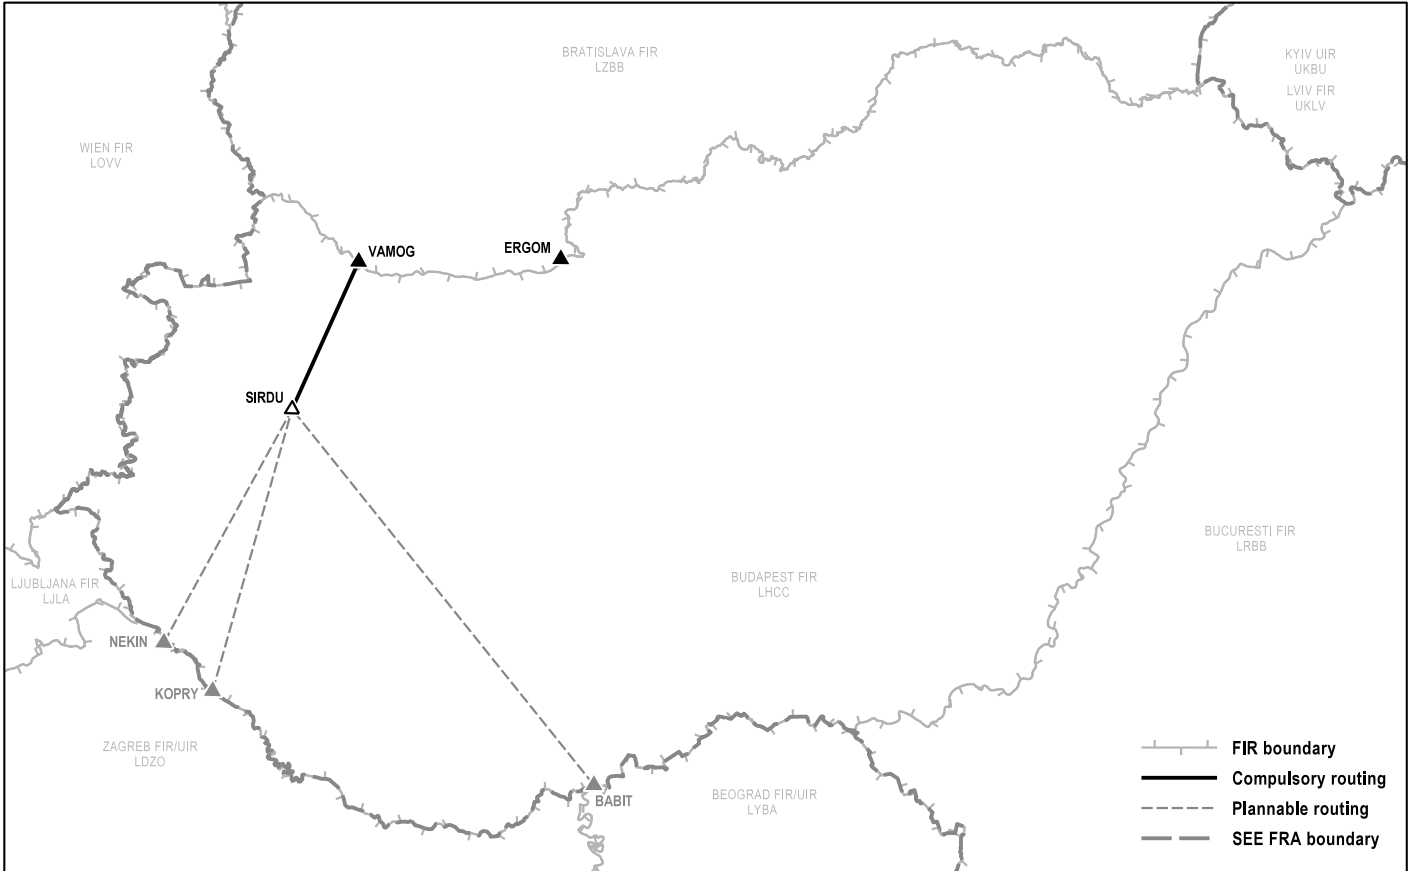

AIP HUNGARY

COMPULSORY AND PLANNABLE LINKS -
INDEX CHART (SEE ENR 1.3)

1. LHBP DEP within Budapest FIR

2. LHBP ARR within Budapest FIR

CHANGE: LOVV reporting points changed "on request"

3. LOWW DEP within Budapest FIR

4. LOWW ARR within Budapest FIR

CHANGE: LOVV reporting points changed 'on request'

5. LZIB DEP within Budapest FIR

6. LZIB ARR within Budapest FIR

CHANGE: only editorial changes, no changes in the content