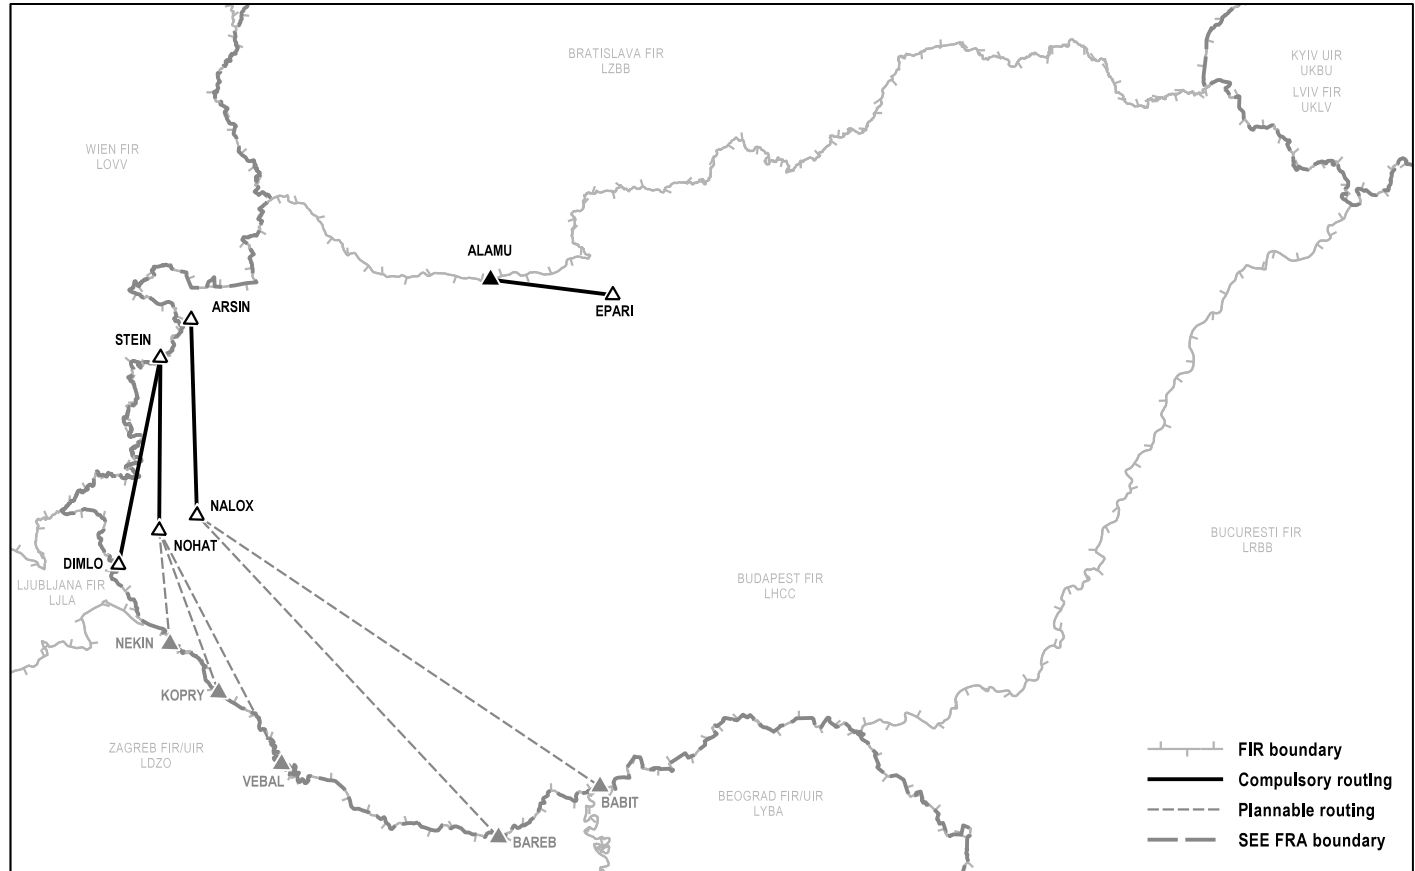

AIP HUNGARY

COMPULSORY AND PLANNABLE LINKS -
INDEX CHART (SEE ENR 1.3)

1. LHBP DEP within Budapest FIR

2. LHBP ARR within Budapest FIR

CHANGE: LOVV reporting points changed "on request"

3. LOWW DEP within Budapest FIR

4. LOWW ARR within Budapest FIR

CHANGE: LOVV reporting points changed 'on request'

5. LZIB DEP within Budapest FIR

6. LZIB ARR within Budapest FIR

CHANGE: only editorial changes, no changes in the content