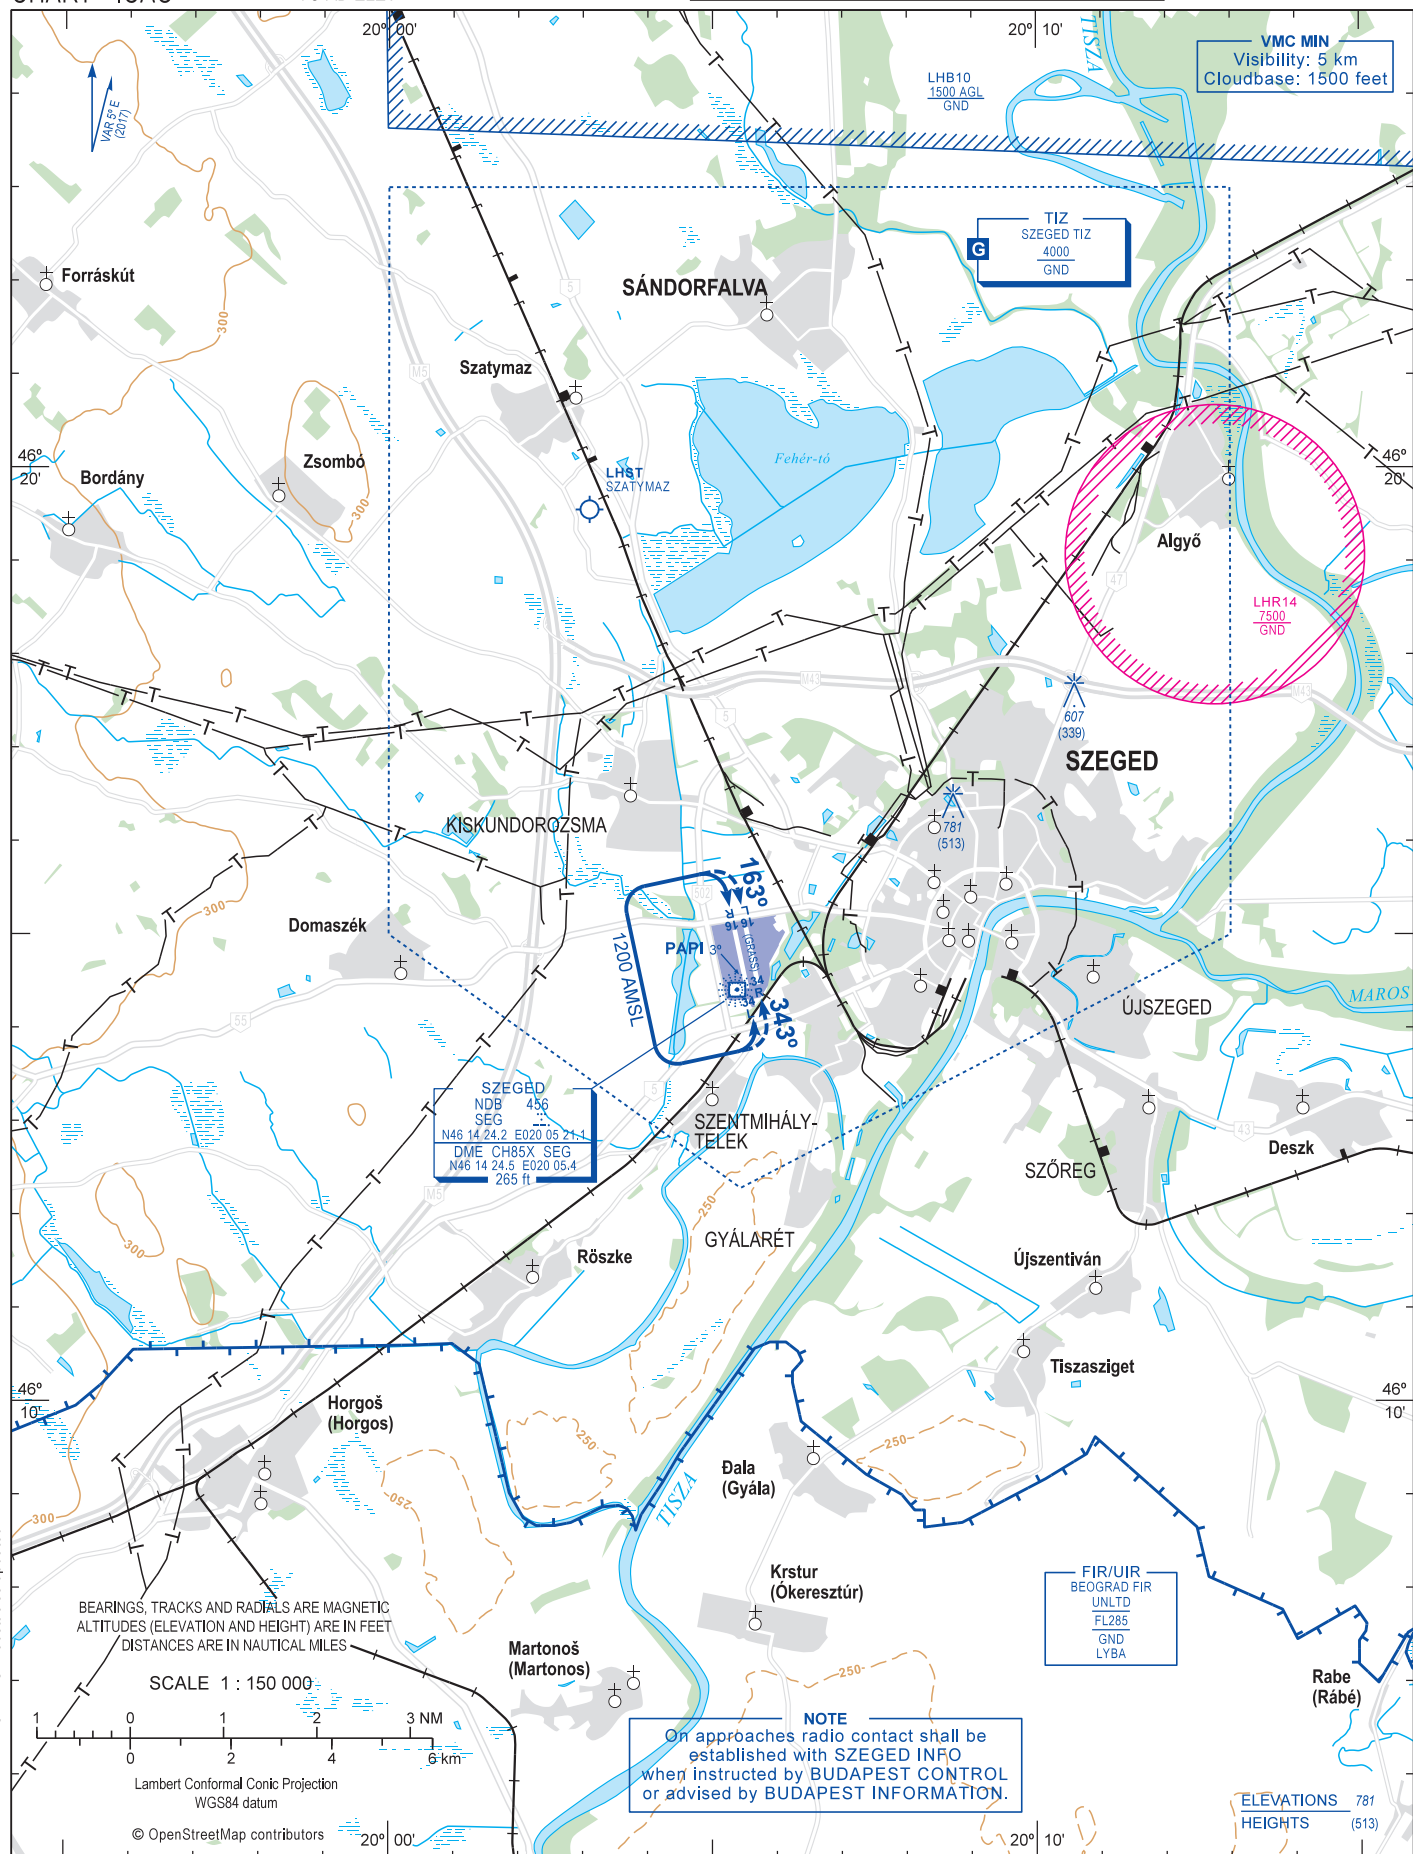

AIP HUNGARY

VISUAL
APPROACH
CHART - ICAO

AERODROME ELEV 268
HEIGHTS RELATED
TO AD ELEV

SZEGED INFO 122.810 (Reserved: 128.810)
BUDAPEST INFORMATION (EAST) 133.000

SZEGED

THIS PAGE IS INTENTIONALLY LEFT BLANK