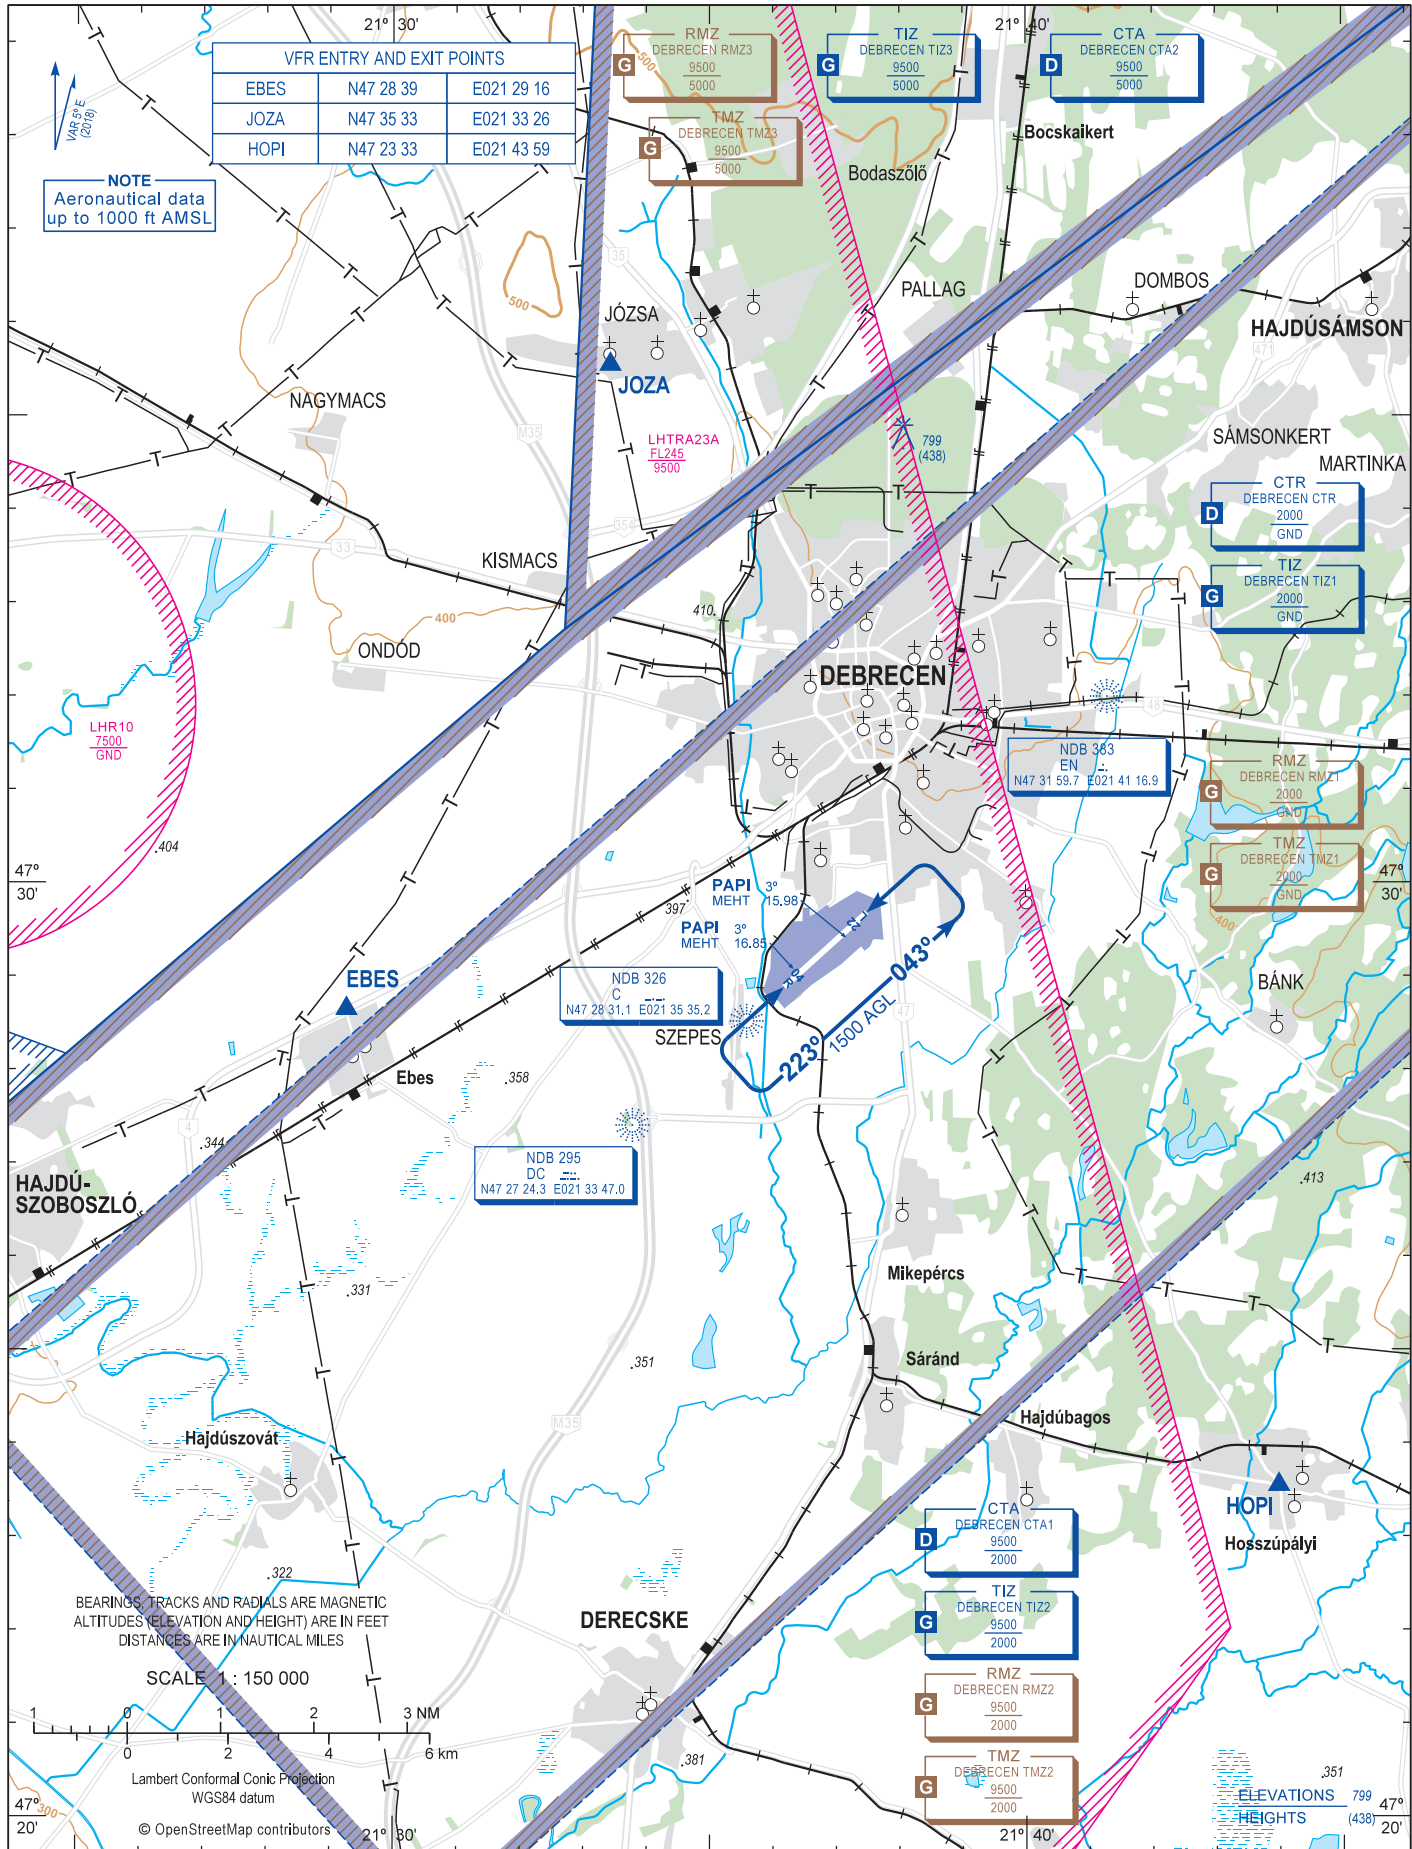

AIP HUNGARY

VISUAL
APPROACH
CHART - ICAO

AERODROME ELEV 361
HEIGHTS RELATED
TO AD ELEV

DEBRECEN TOWER 125.910 (Reserved: 132.965)
DEBRECEN INFO 125.910 (Reserved: 132.965)
BUDAPEST INFORMATION (EAST) 133.000

DEBRECEN

CHANGE: obstacles updated

BEARINGS, TRACKS AND RADIALS ARE MAGNETIC
ALTITUDES (ELEVATION AND HEIGHT) ARE IN FEET
DISTANCES ARE IN NAUTICAL MILES

SCALE 1 : 150 000

Lambert Conformal Conic Projection
WGS84 datum

© OpenStreetMap contributors

ELEVATIONS 799 47°
HEIGHTS (438) 20'

THIS PAGE IS INTENTIONALLY LEFT BLANK