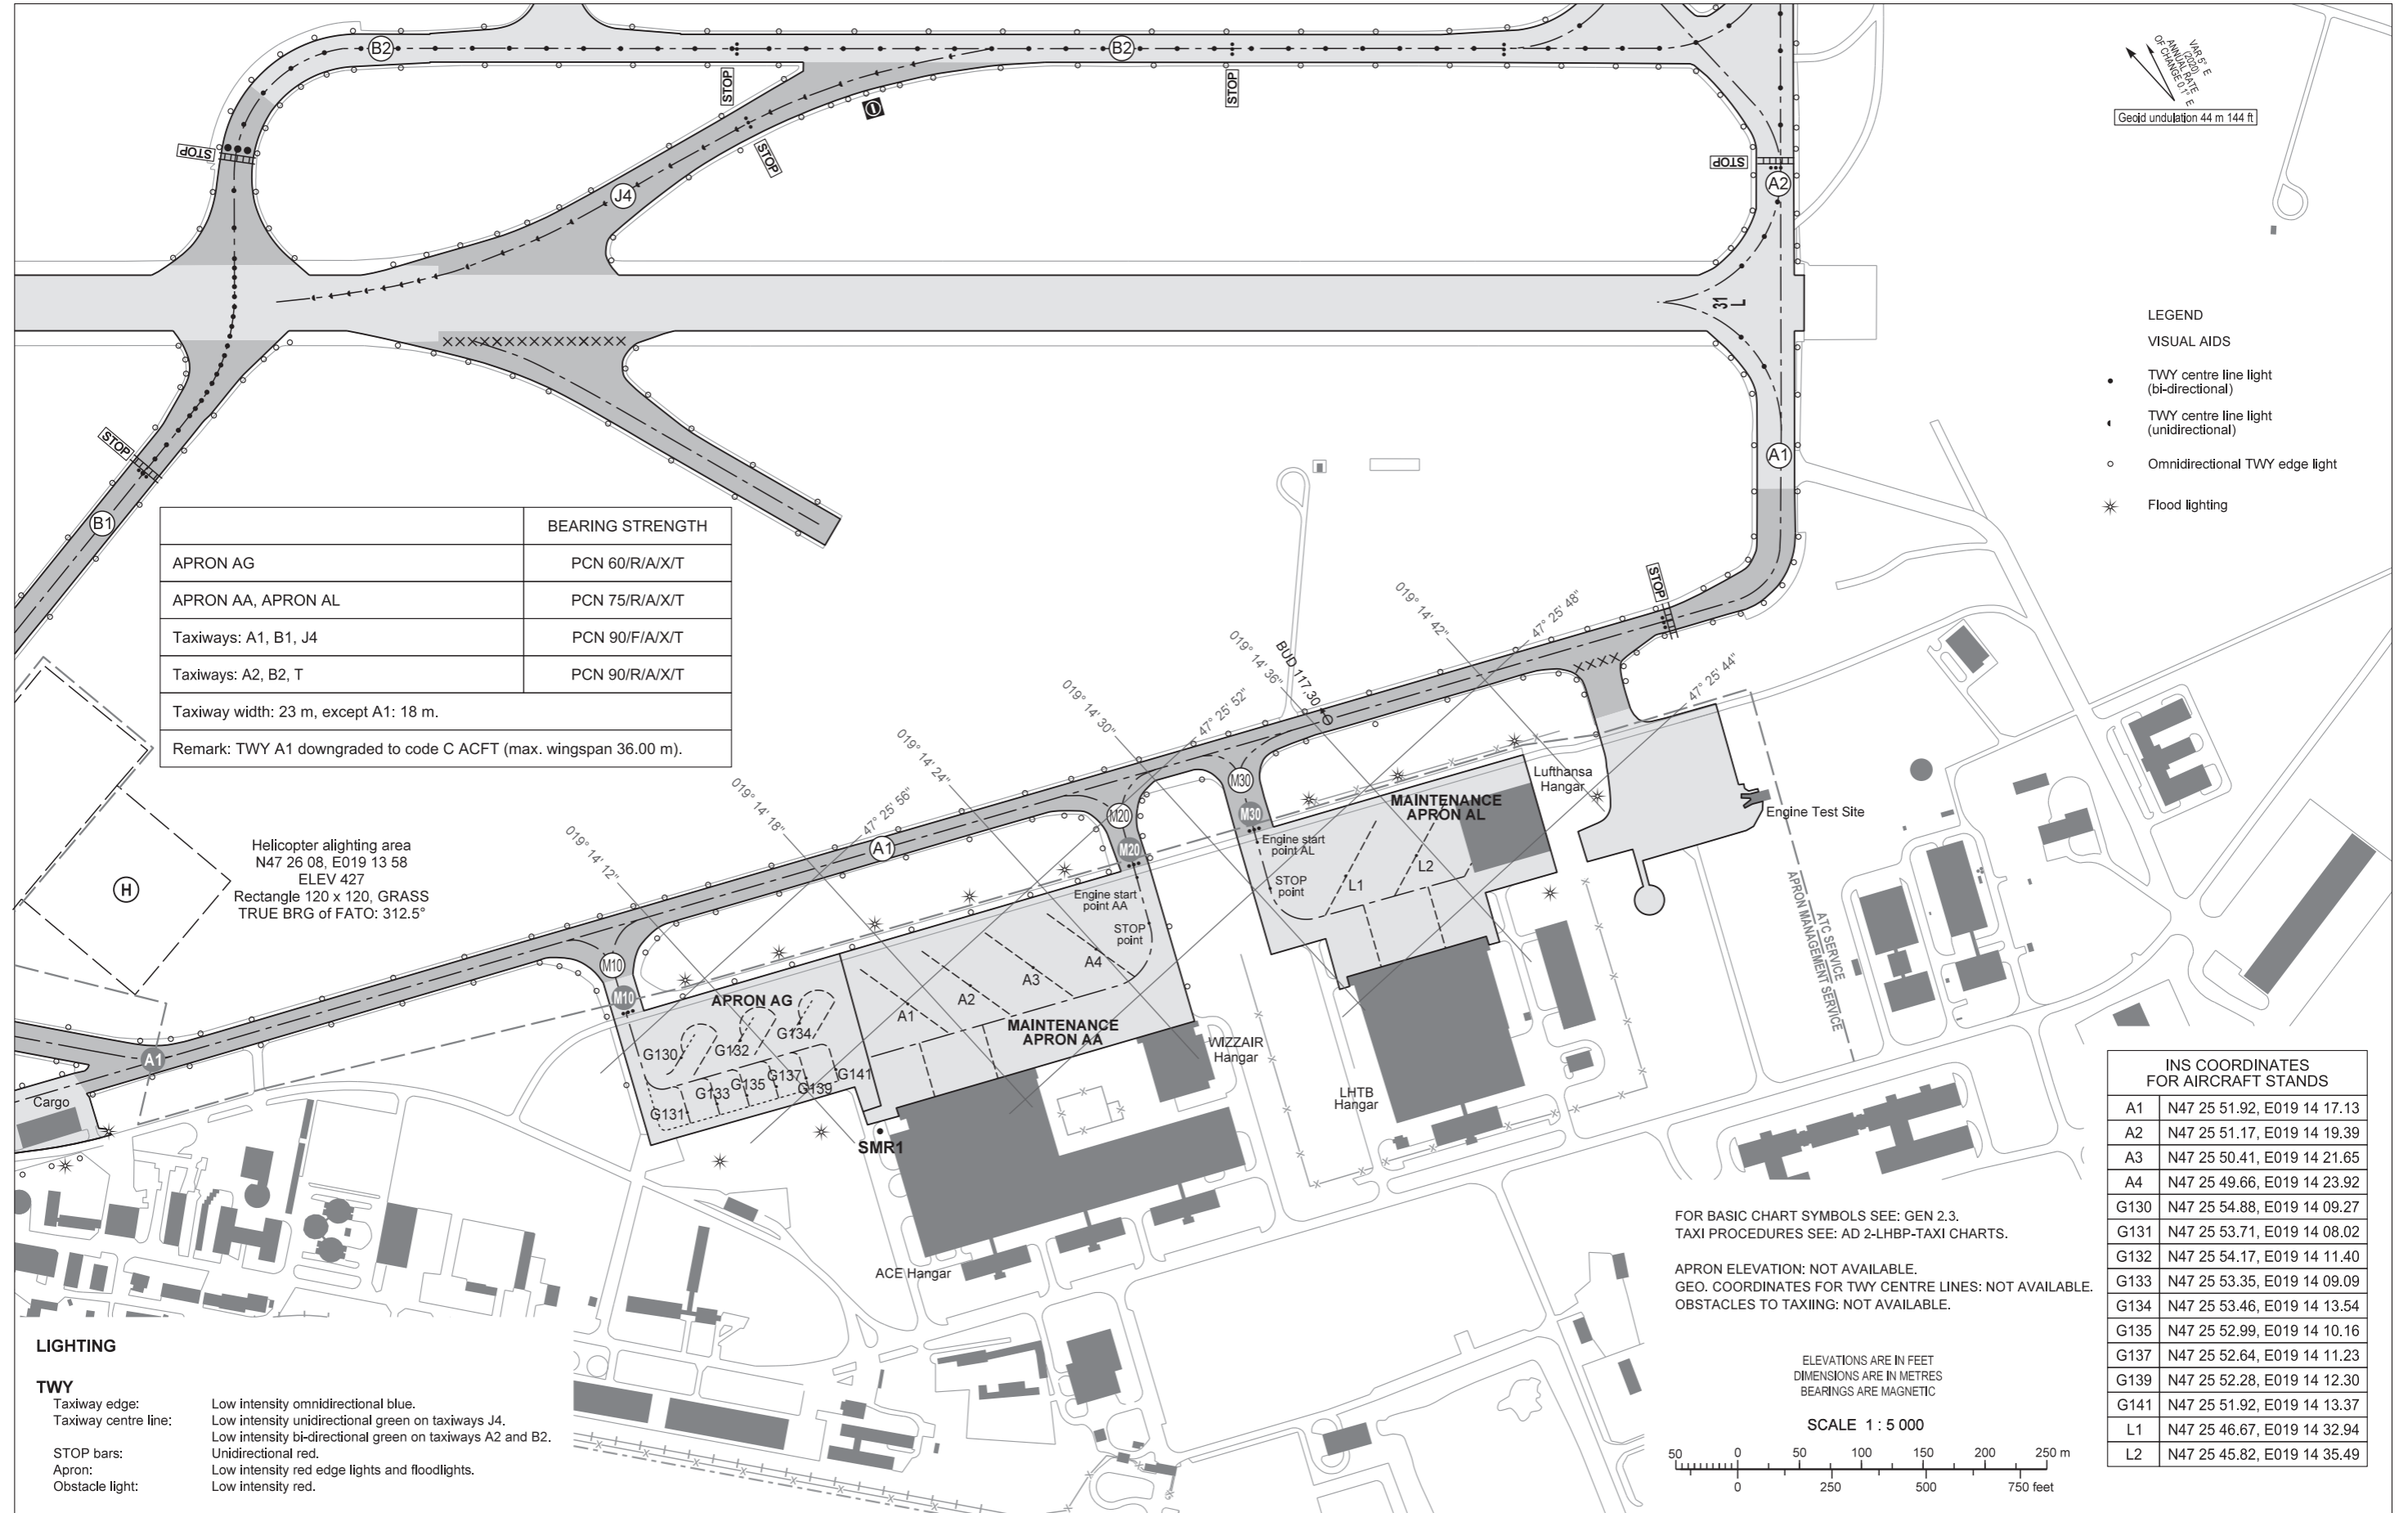

BUDAPEST APP	122.975	BUDAPEST TOWER	118.100	BUDAPEST APRON 1	131.555
	123.860	BUDAPEST GROUND	121.910	BUDAPEST APRON 2	122.440
	119.510	BUDAPEST DELIVERY	134.540	ATIS	132.380
BUDAPEST INFORMATION (NORTH)			119.350	ATIS (BUD VOR)	117.300

BUDAPEST/LISZT FERENC  
APRON AG, AA, AL

AIRCRAFT PARKING/DOCKING CHART - ICAO

THIS PAGE IS INTENTIONALLY LEFT BLANK