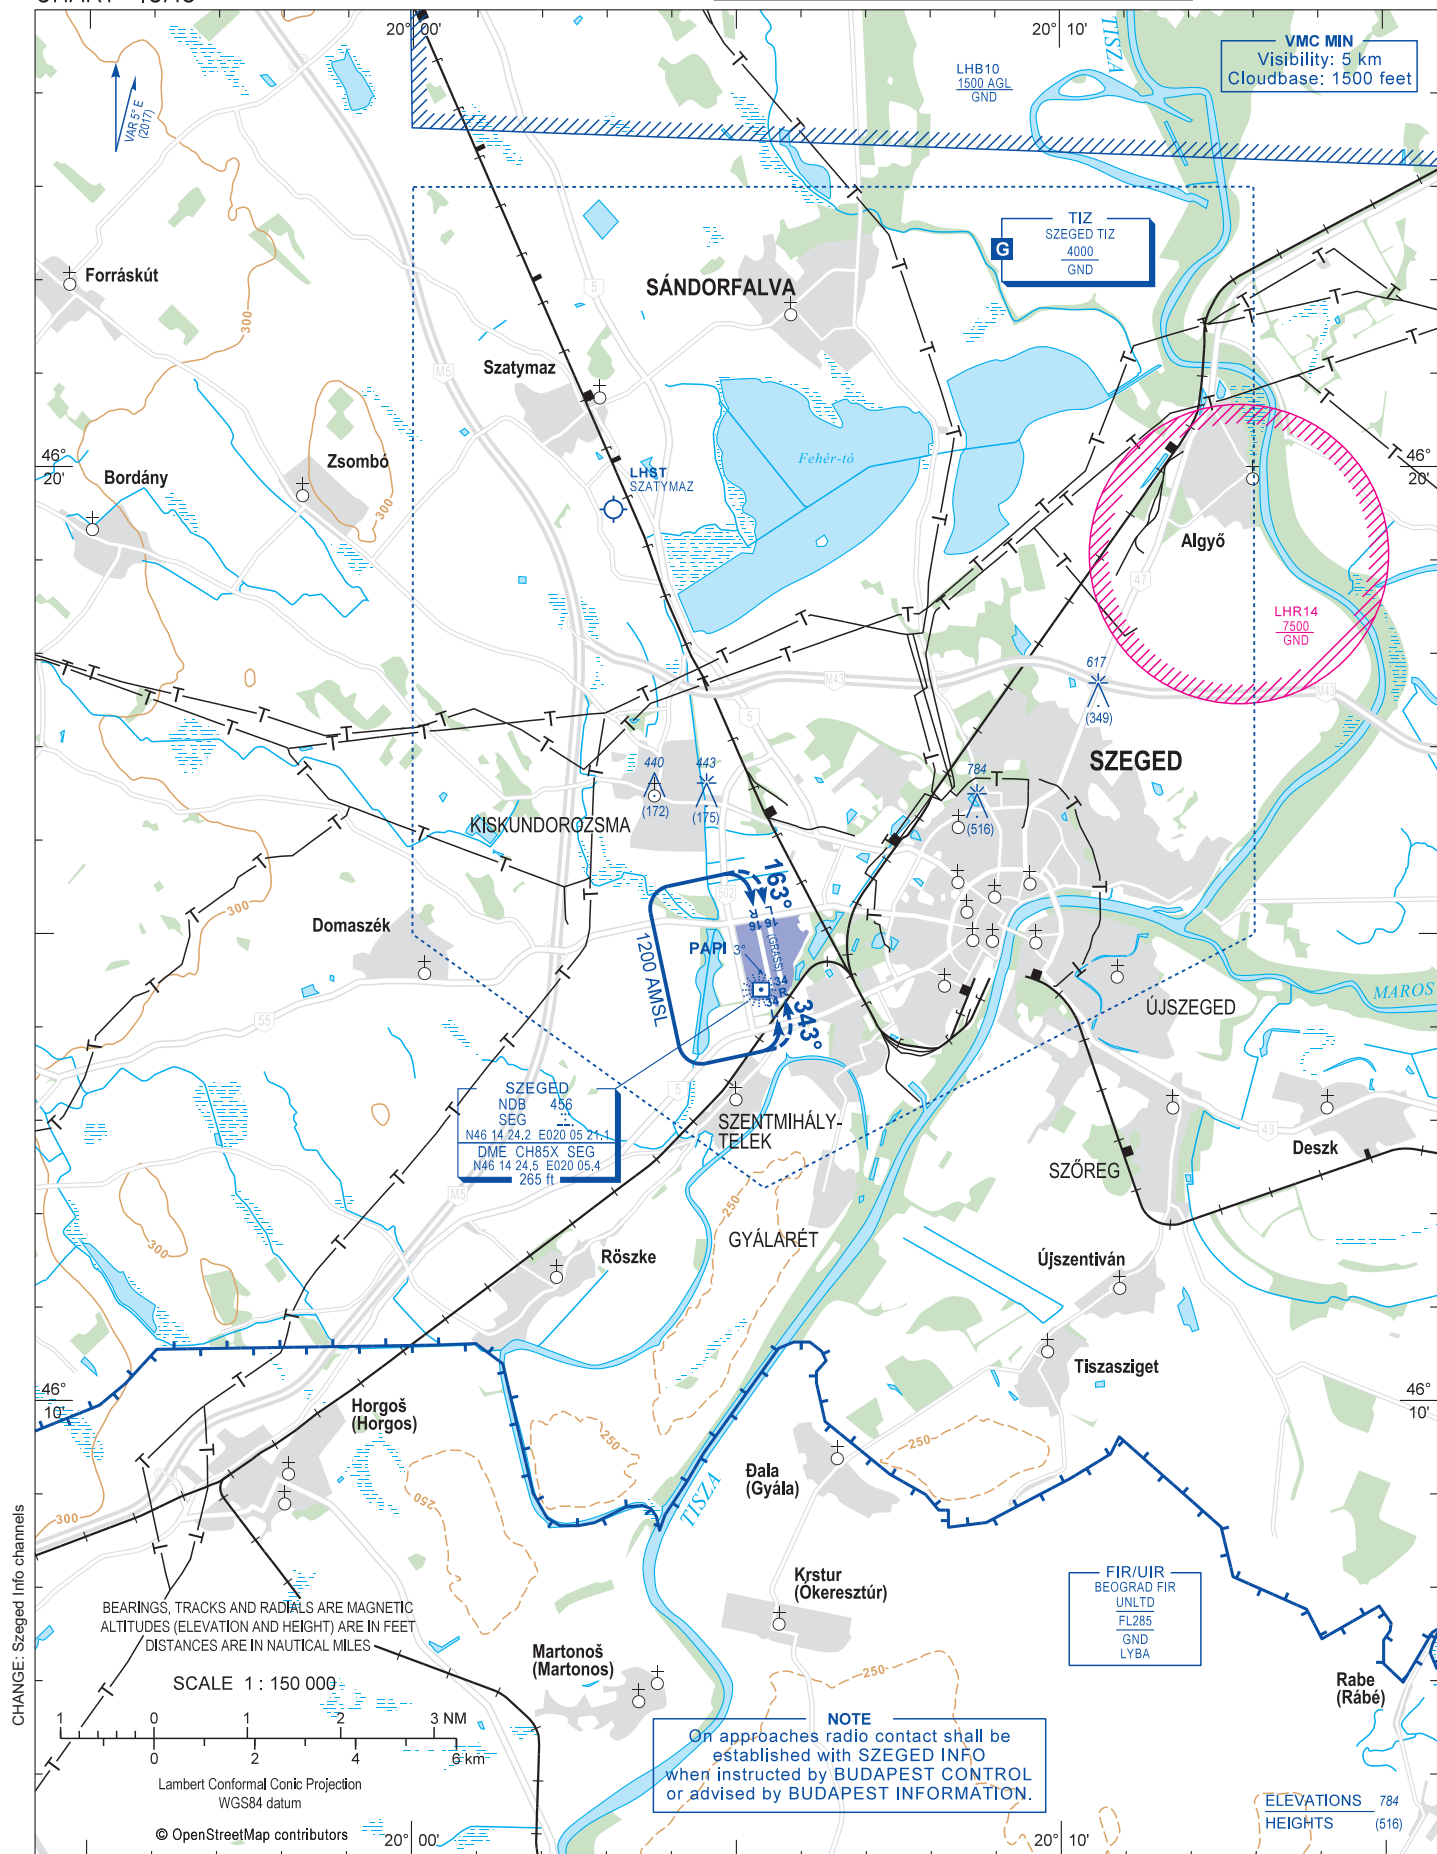

AIP HUNGARY

VISUAL
APPROACH
CHART - ICAO

AERODROME ELEV 268
HEIGHTS RELATED
TO AD ELEV

SZEGED INFO 122.810 (Reserved: 128.810)
BUDAPEST INFORMATION (EAST) 133.000

SZEGED

BEARINGS, TRACKS AND RADIALS ARE MAGNETIC
ALTITUDES (ELEVATION AND HEIGHT) ARE IN FEET
DISTANCES ARE IN NAUTICAL MILES

SCALE 1 : 150 000

© OpenStreetMap contributors

NOTE
On approaches radio contact shall be established with SZEGER INFO when instructed by BUDAPEST CONTROL or advised by BUDAPEST INFORMATION.

ELEVATIONS 784
HEIGHTS (516)