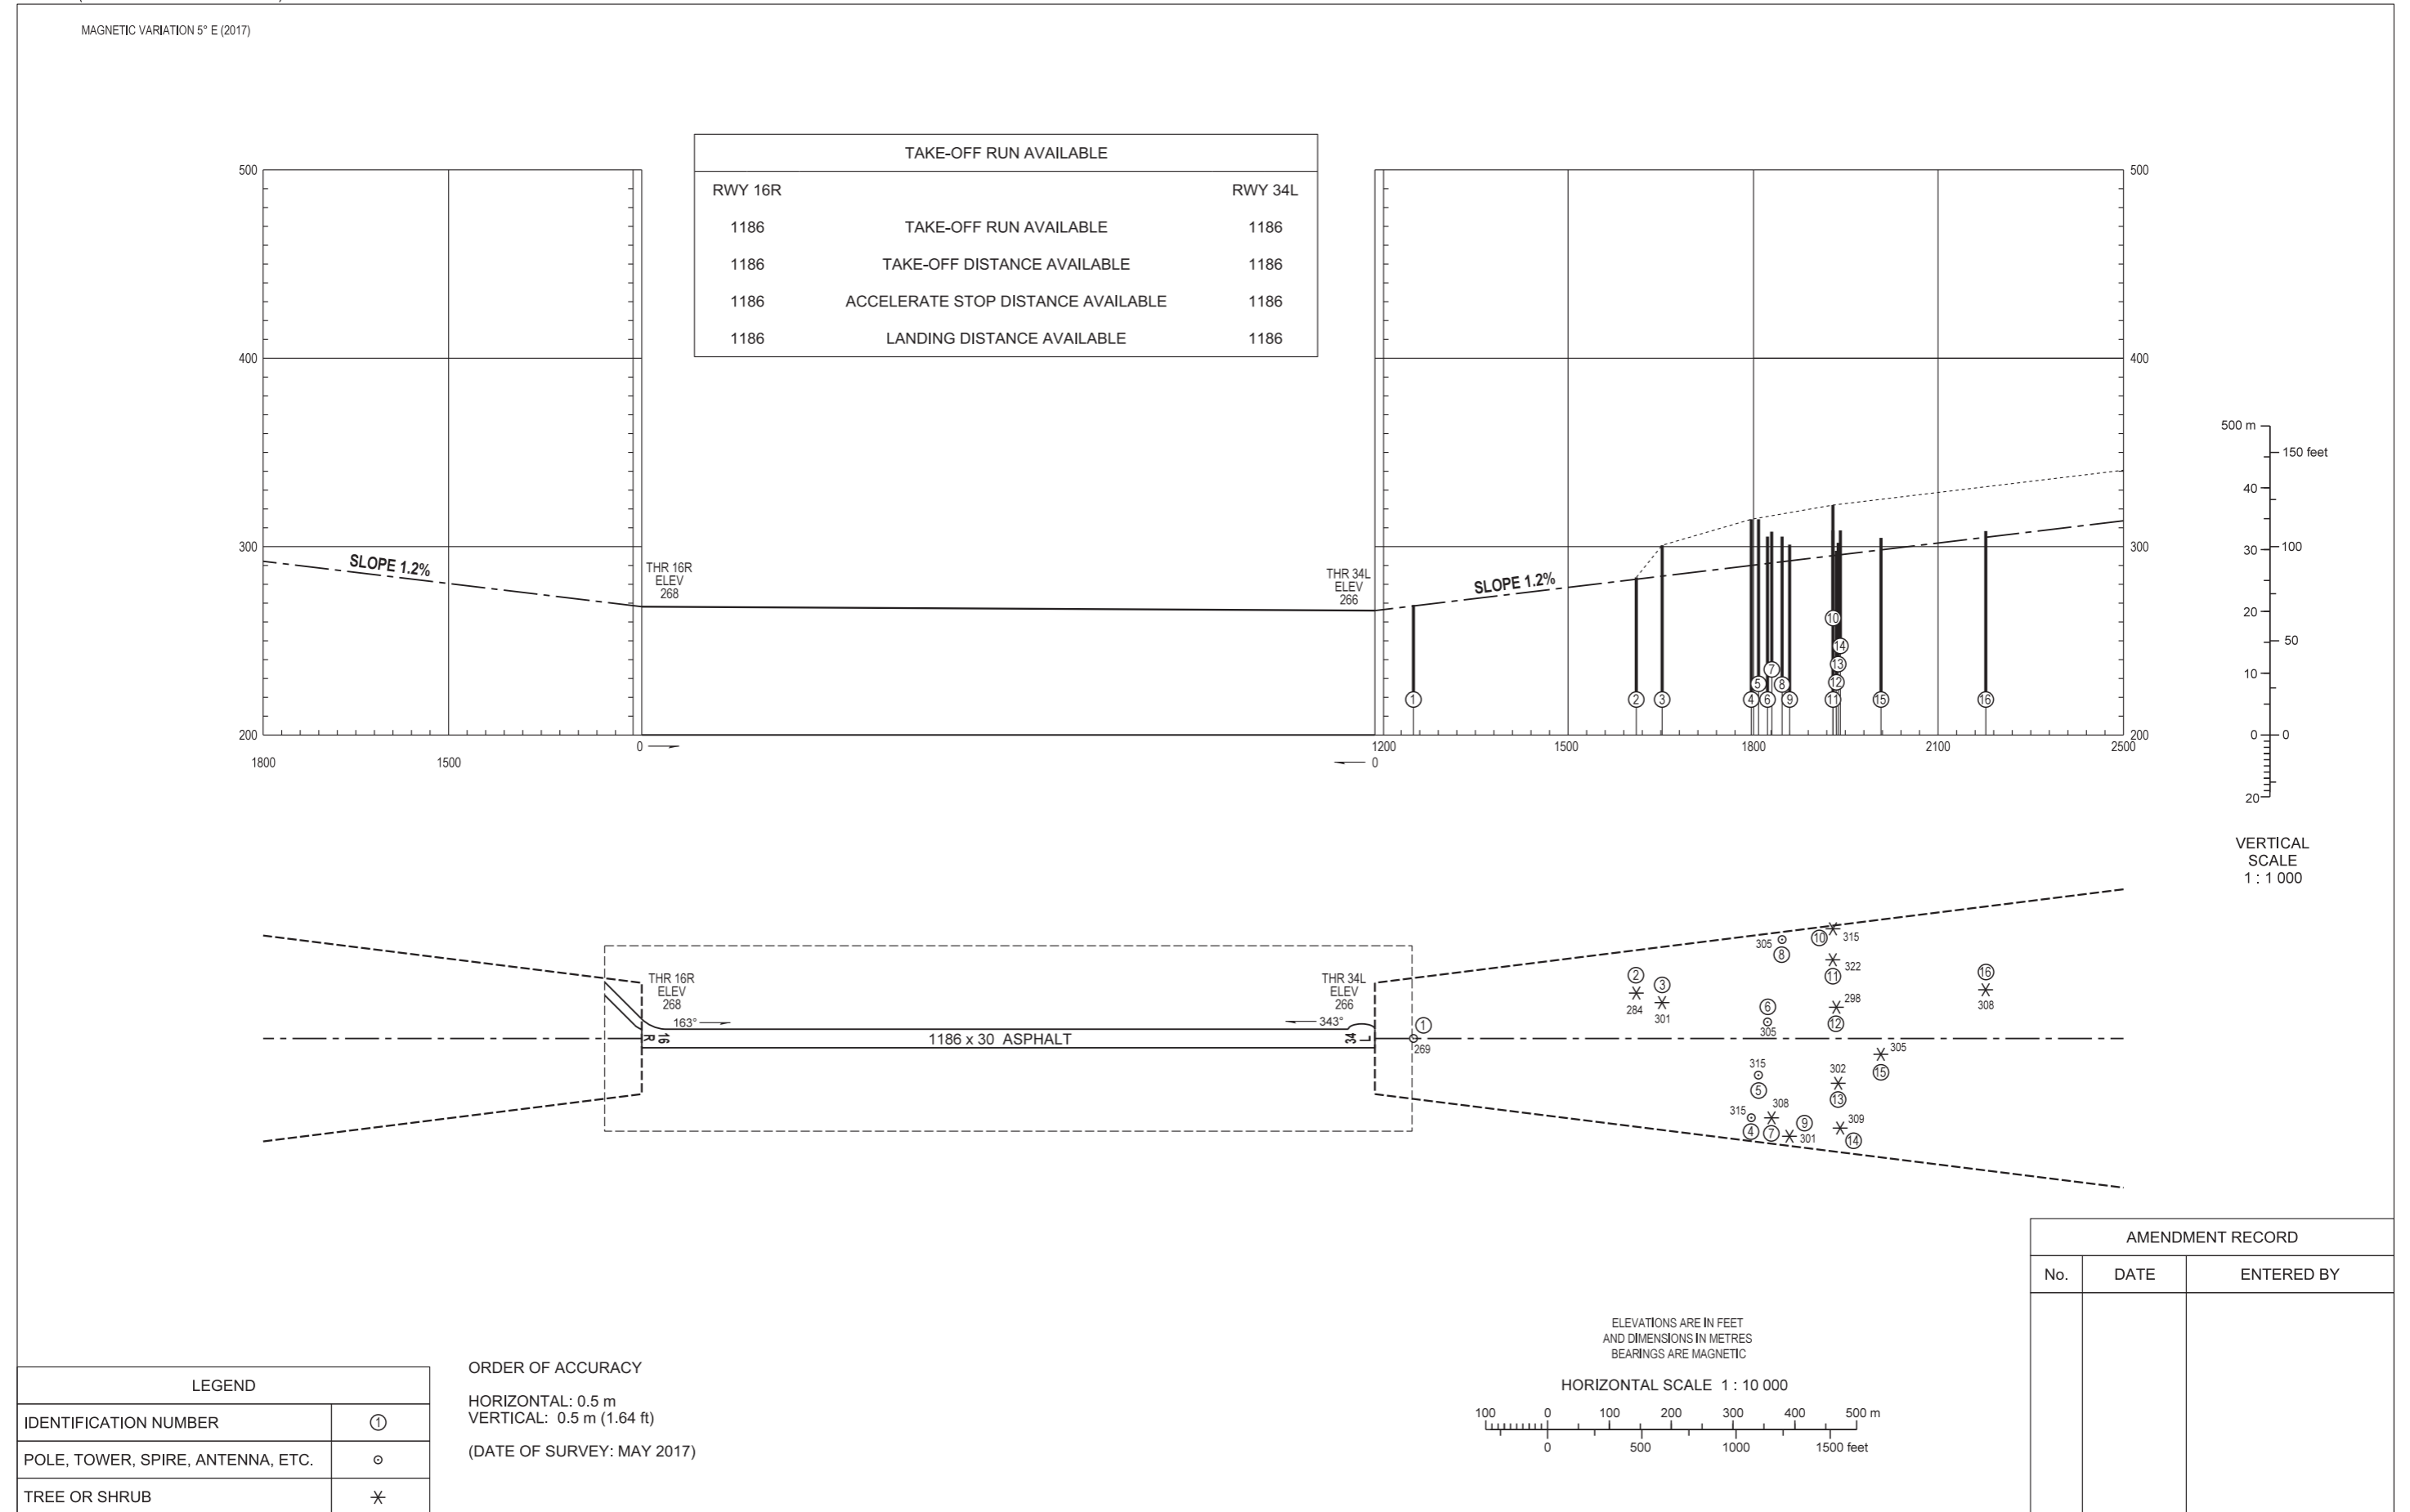

AERODROME OBSTACLE CHART - ICAO
TYPE A (OPERATING LIMITATIONS)

SZEGED
RWY 16R/34L

THIS PAGE IS INTENTIONALLY LEFT BLANK