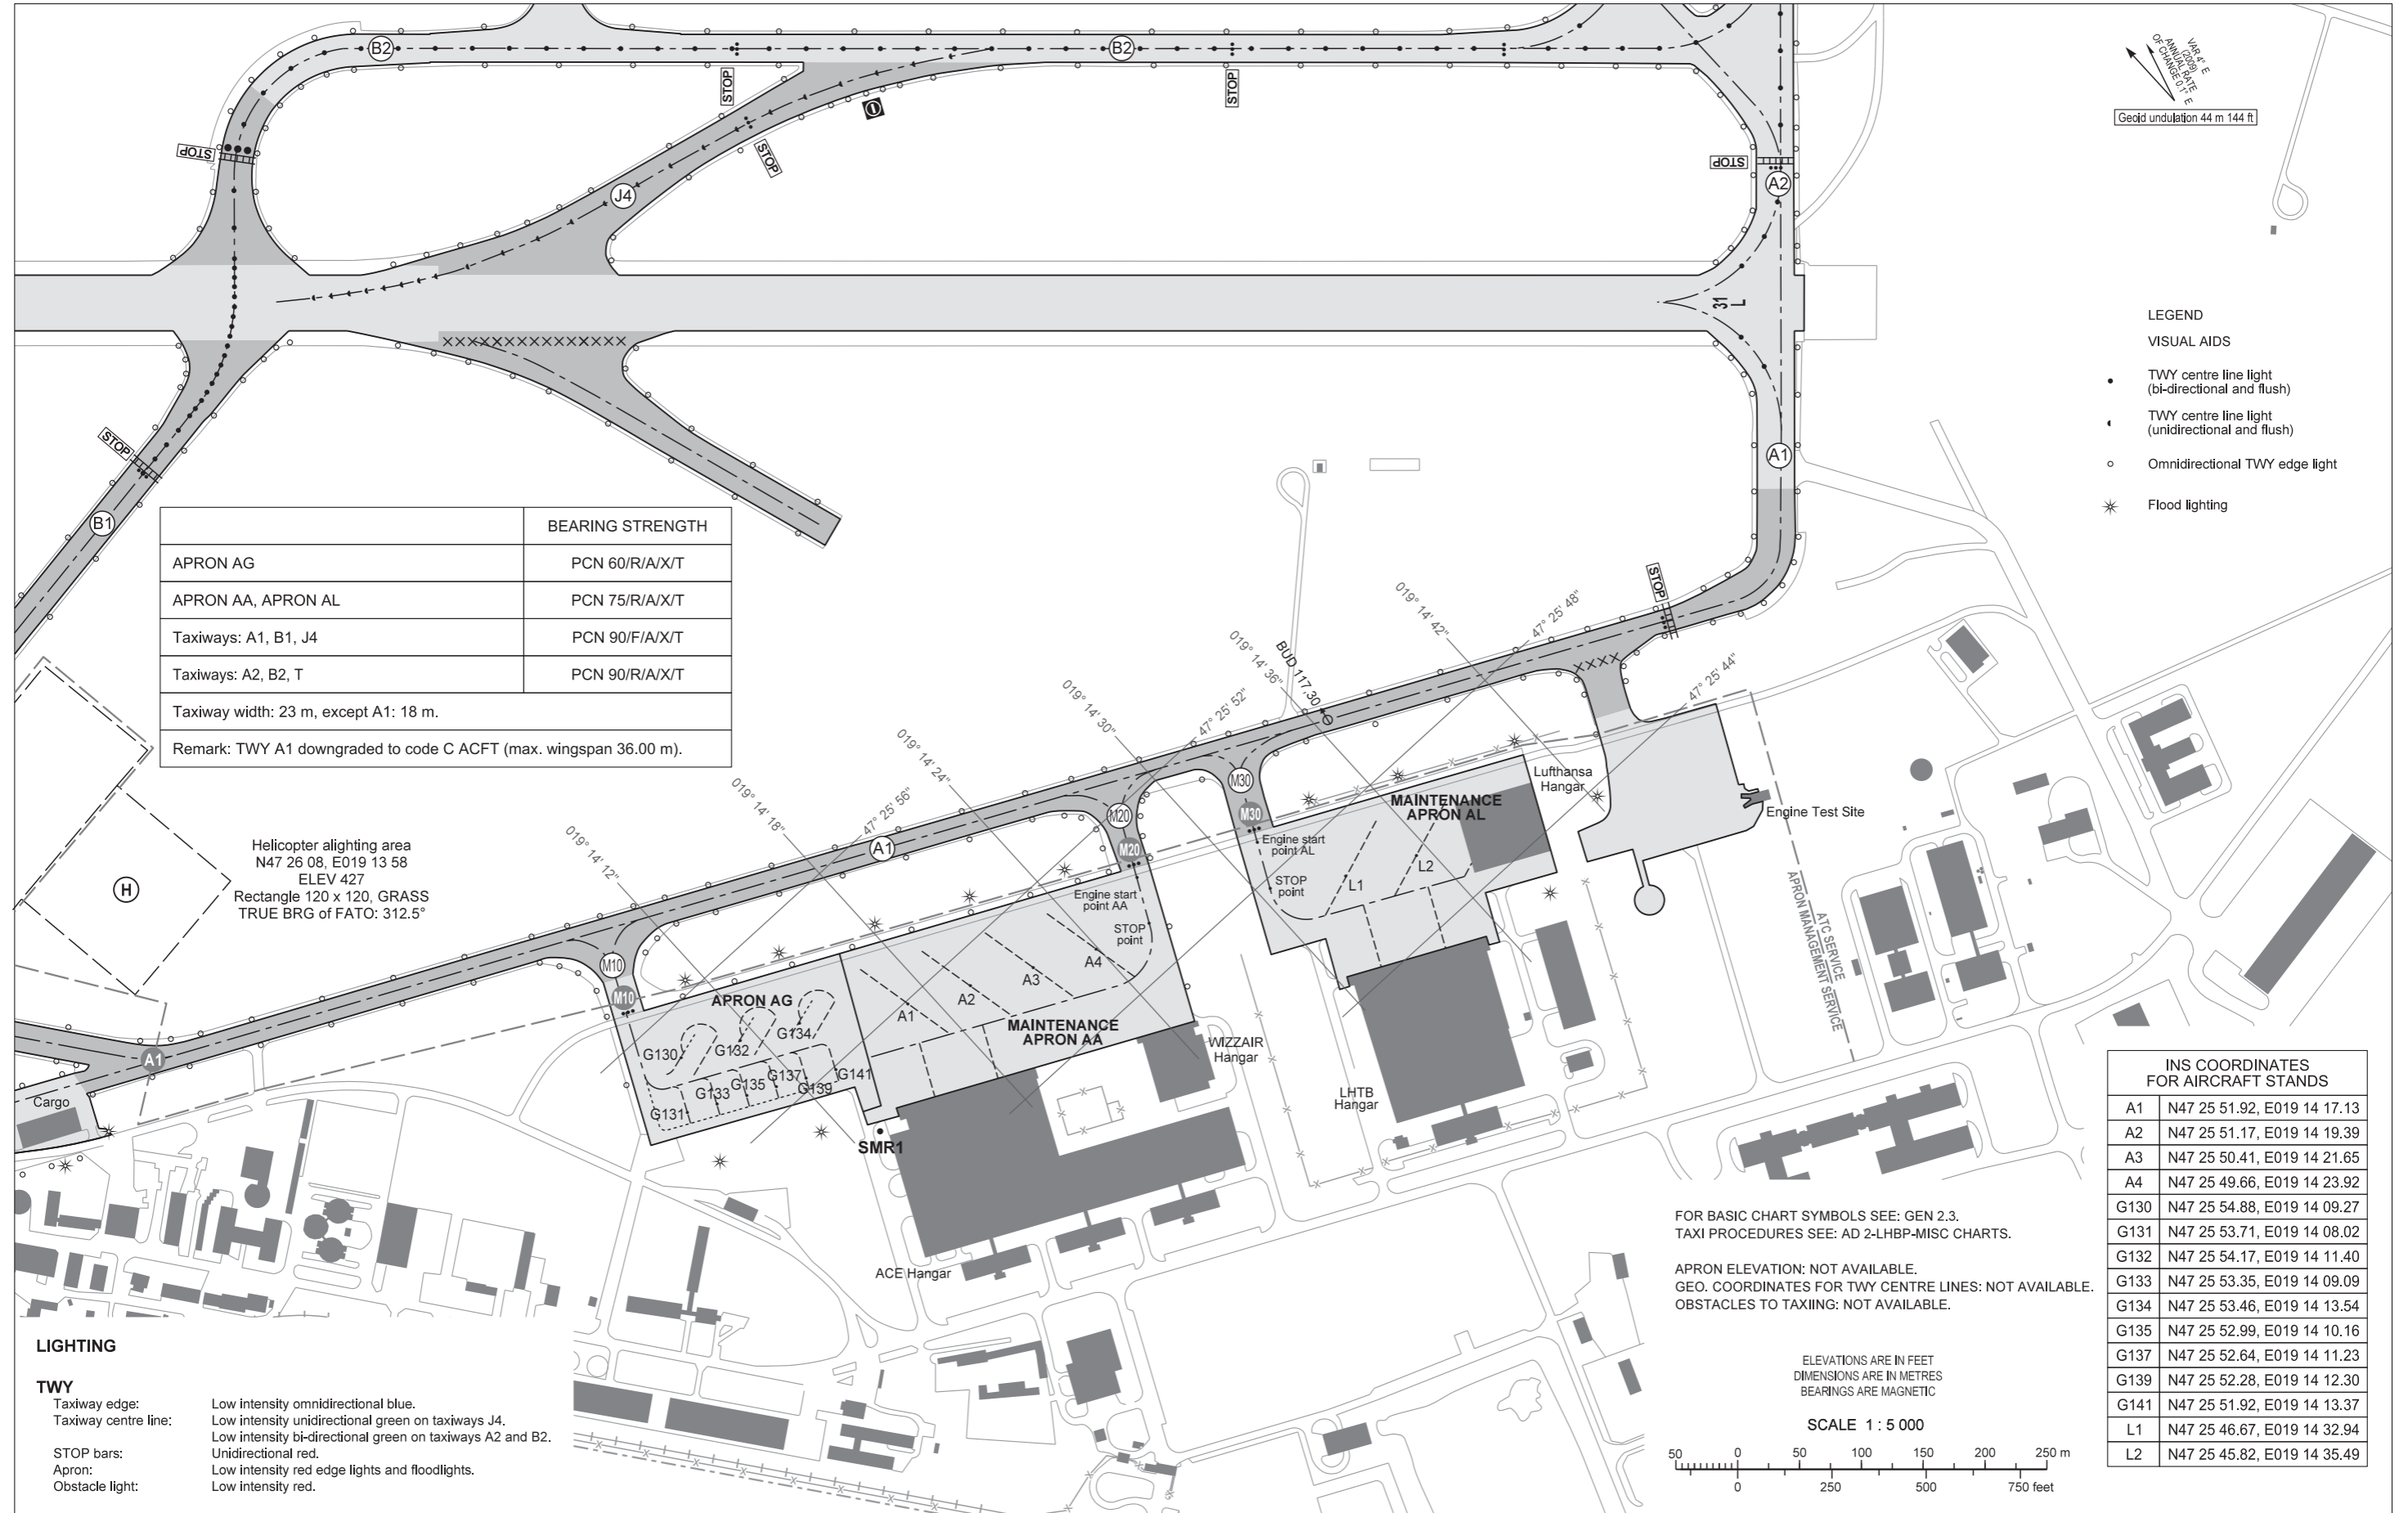

BUDAPEST APP	122.975	BUDAPEST TOWER	118.100	BUDAPEST APRON 1	131.555
	123.860	BUDAPEST GROUND	121.910	BUDAPEST APRON 2	122.440
	119.510	BUDAPEST DELIVERY	134.540	ATIS	132.380
BUDAPEST INFORMATION (NORTH)			119.350	ATIS (BUD VOR)	117.300

BUDAPEST/LISZT FERENC
APRON AG, AA, AL

AIRCRAFT PARKING/DOCKING CHART - ICAO

THIS PAGE IS INTENTIONALLY LEFT BLANK