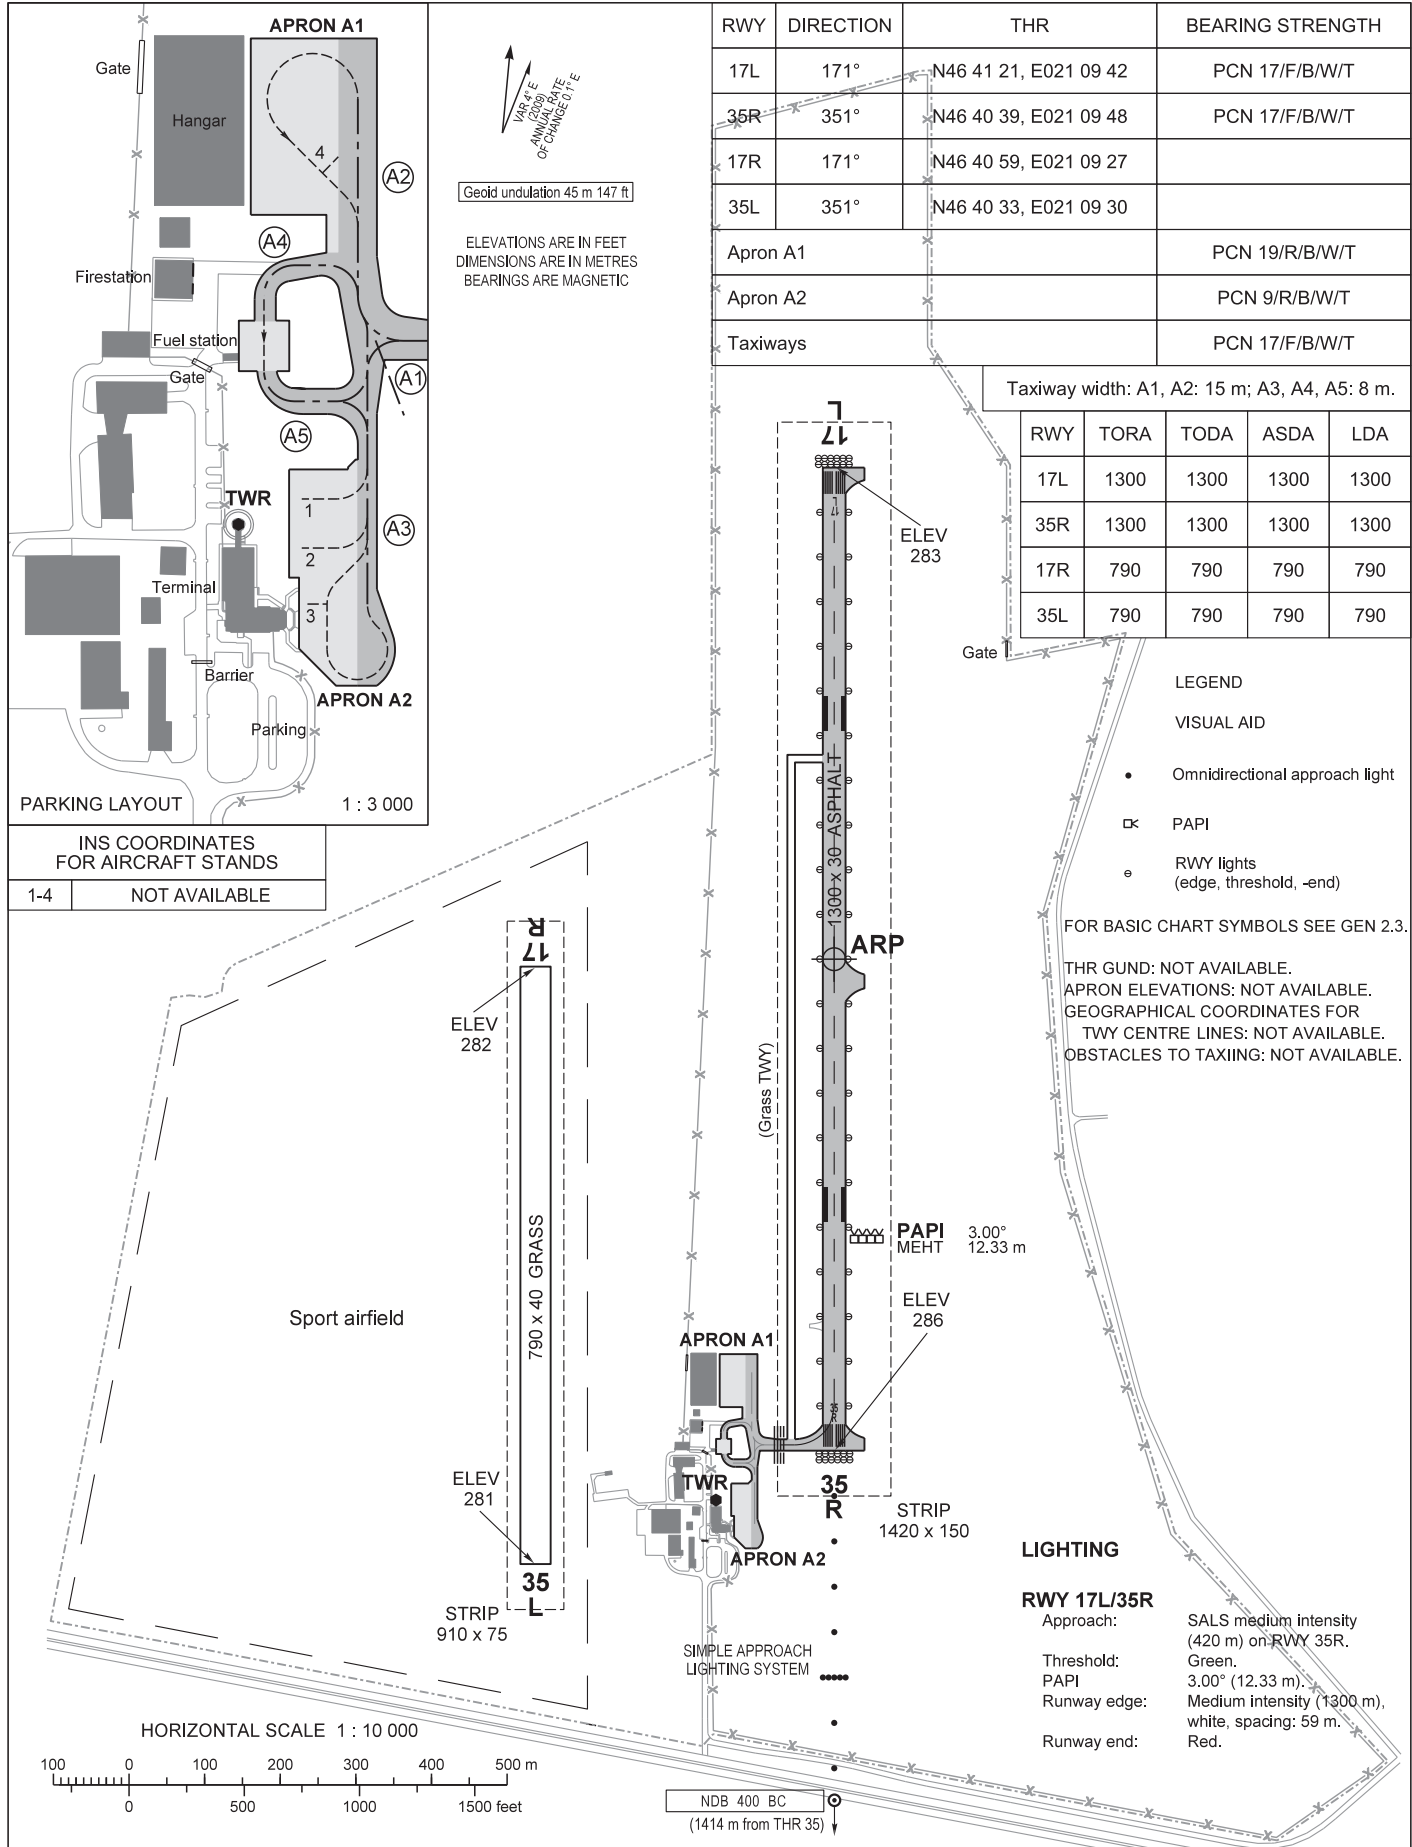

AIP HUNGARY

ARP  
N46 41 00  
E021 09 45

AERODROME ELEV 286

BÉKÉSCSABA INFO 123.260  
BUDAPEST INFORMATION (EAST) 133.000

BÉKÉSCSABA

AERODROME CHART - ICAO

THIS PAGE IS INTENTIONALLY LEFT BLANK