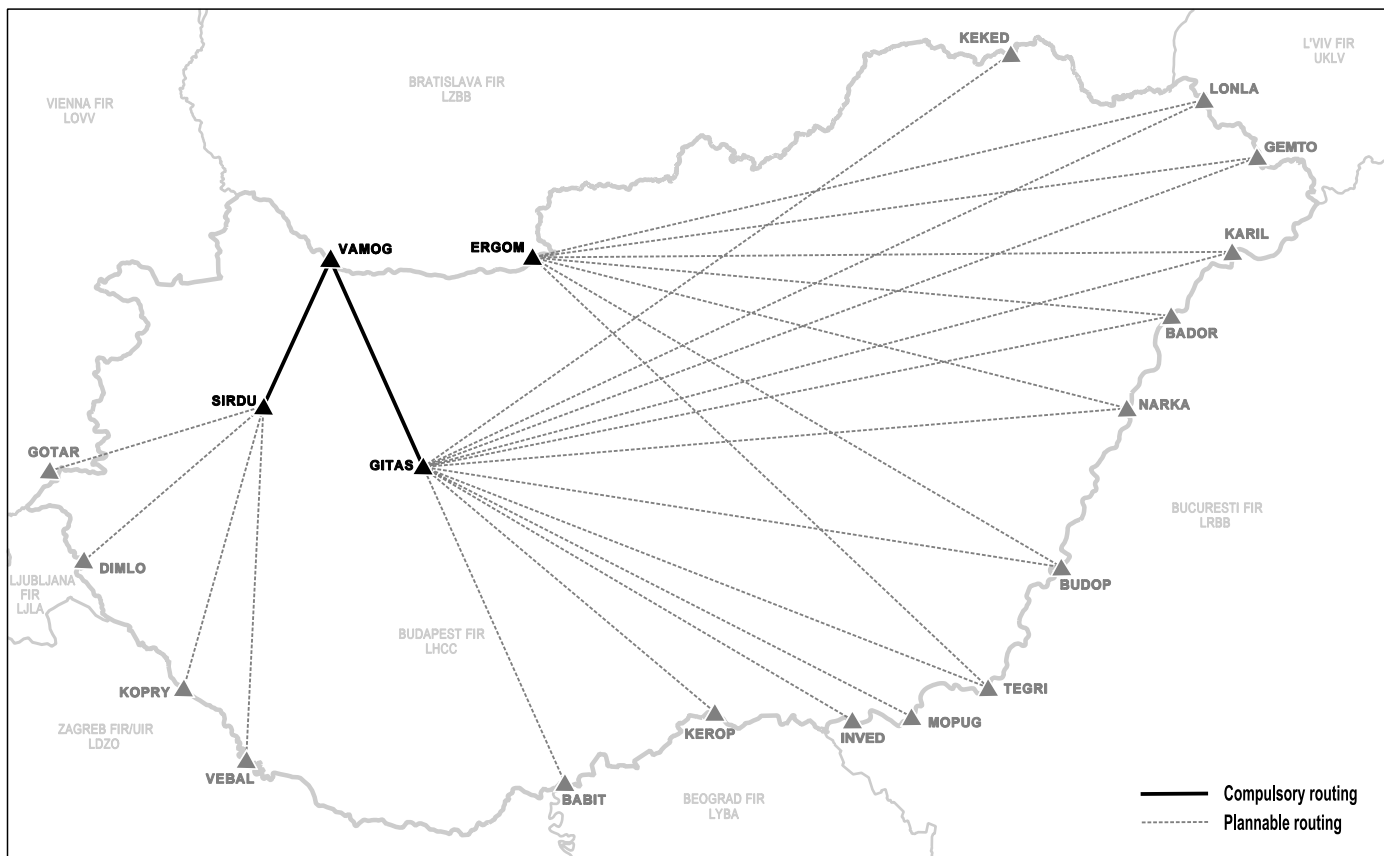

APPENDIX 3 TO ENR 6-LHCC-ERC
COMPULSORY AND PLANNABLE LINKS

5. LZIB DEP within Budapest FIR

Airport	HUFRA (E) Entry Point	HUFRA Mandatory Intermediate Point	HUFRA (X) Exit Point	Flight Plan (Item 15)	Remark
LZIB	VAMOG	SIRDU	VEBAL, KOPRY, DIMLO, GOTAR	VAMOG DCT SIRDU DCT (X)	
	VAMOG	GITAS	KEKED, LONLA, GEMTO, KARIL, BADOR, NARKA, BUDOP, TEGRI, MOPUG, INVED, KEROP, BABIT	VAMOG DCT GITAS DCT (X)	
	ERGOM		LONLA, GEMTO, KARIL, BADOR, NARKA, BUDOP, TEGRI	ERGOM DCT (X)	