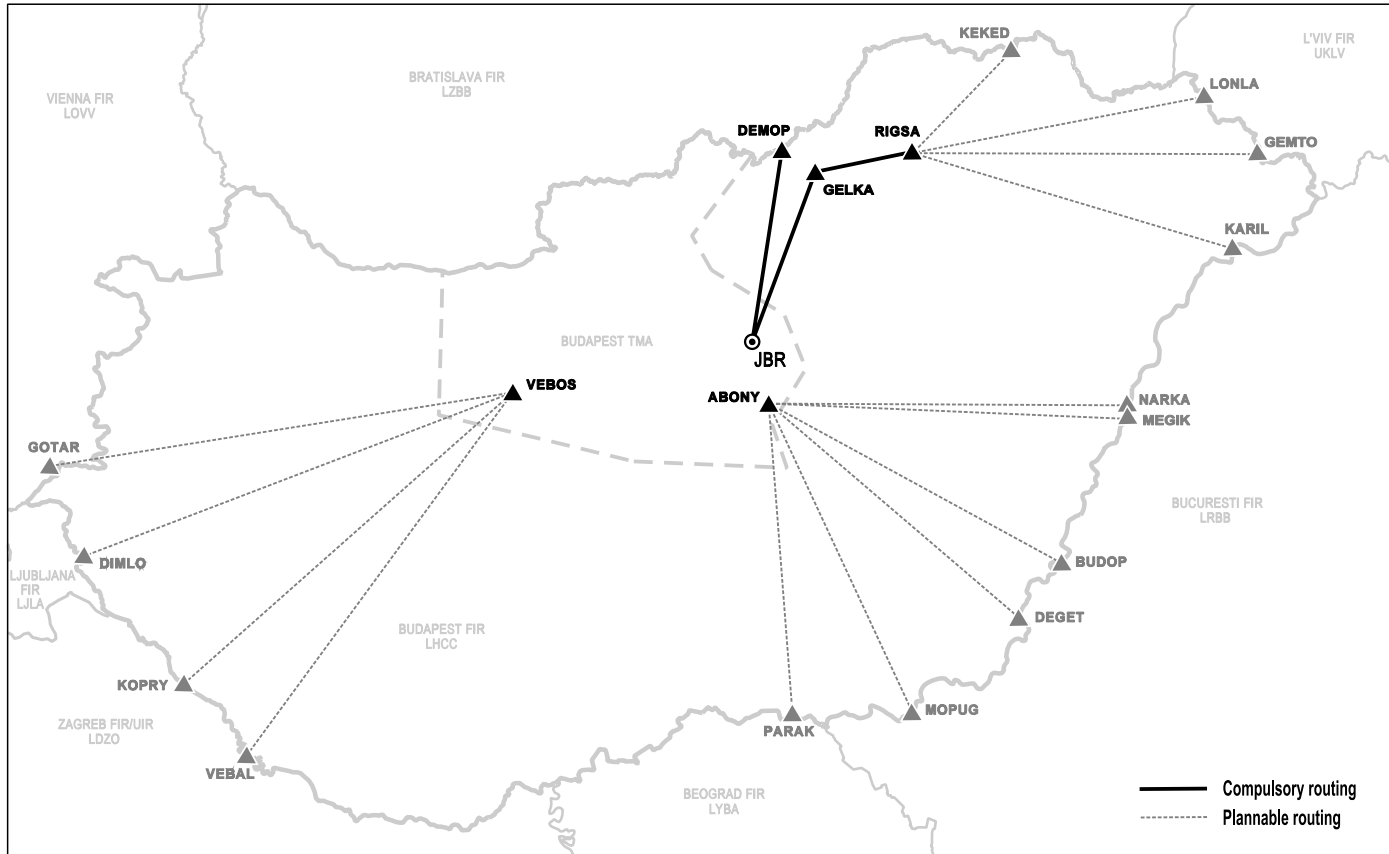

2. LHBP ARR within Budapest FIR

HUFRA (E) Entry Point	HUFRA Mandatory Intermediate Point	Transition Initial Point	Airport	Flight Plan (Item 15)	Remark
KEKED, LONLA, GEMTO, KARIL	RIGSA - GELKA	JBR	LHBP	(E) DCT RIGSA DCT GELKA DCT JBR	
DEMOP		JBR		DEMOP DCT JBR	
NARKA, MEGIK, BUDOP, DEGET, MOPUG, PARAK		ABONY		(E) DCT ABONY	
VEBAL, KOPRY, DIMLO, GOTAR		VEBOS		(E) DCT VEBOS	
STEIN					STEIN not available for ARR LHBP