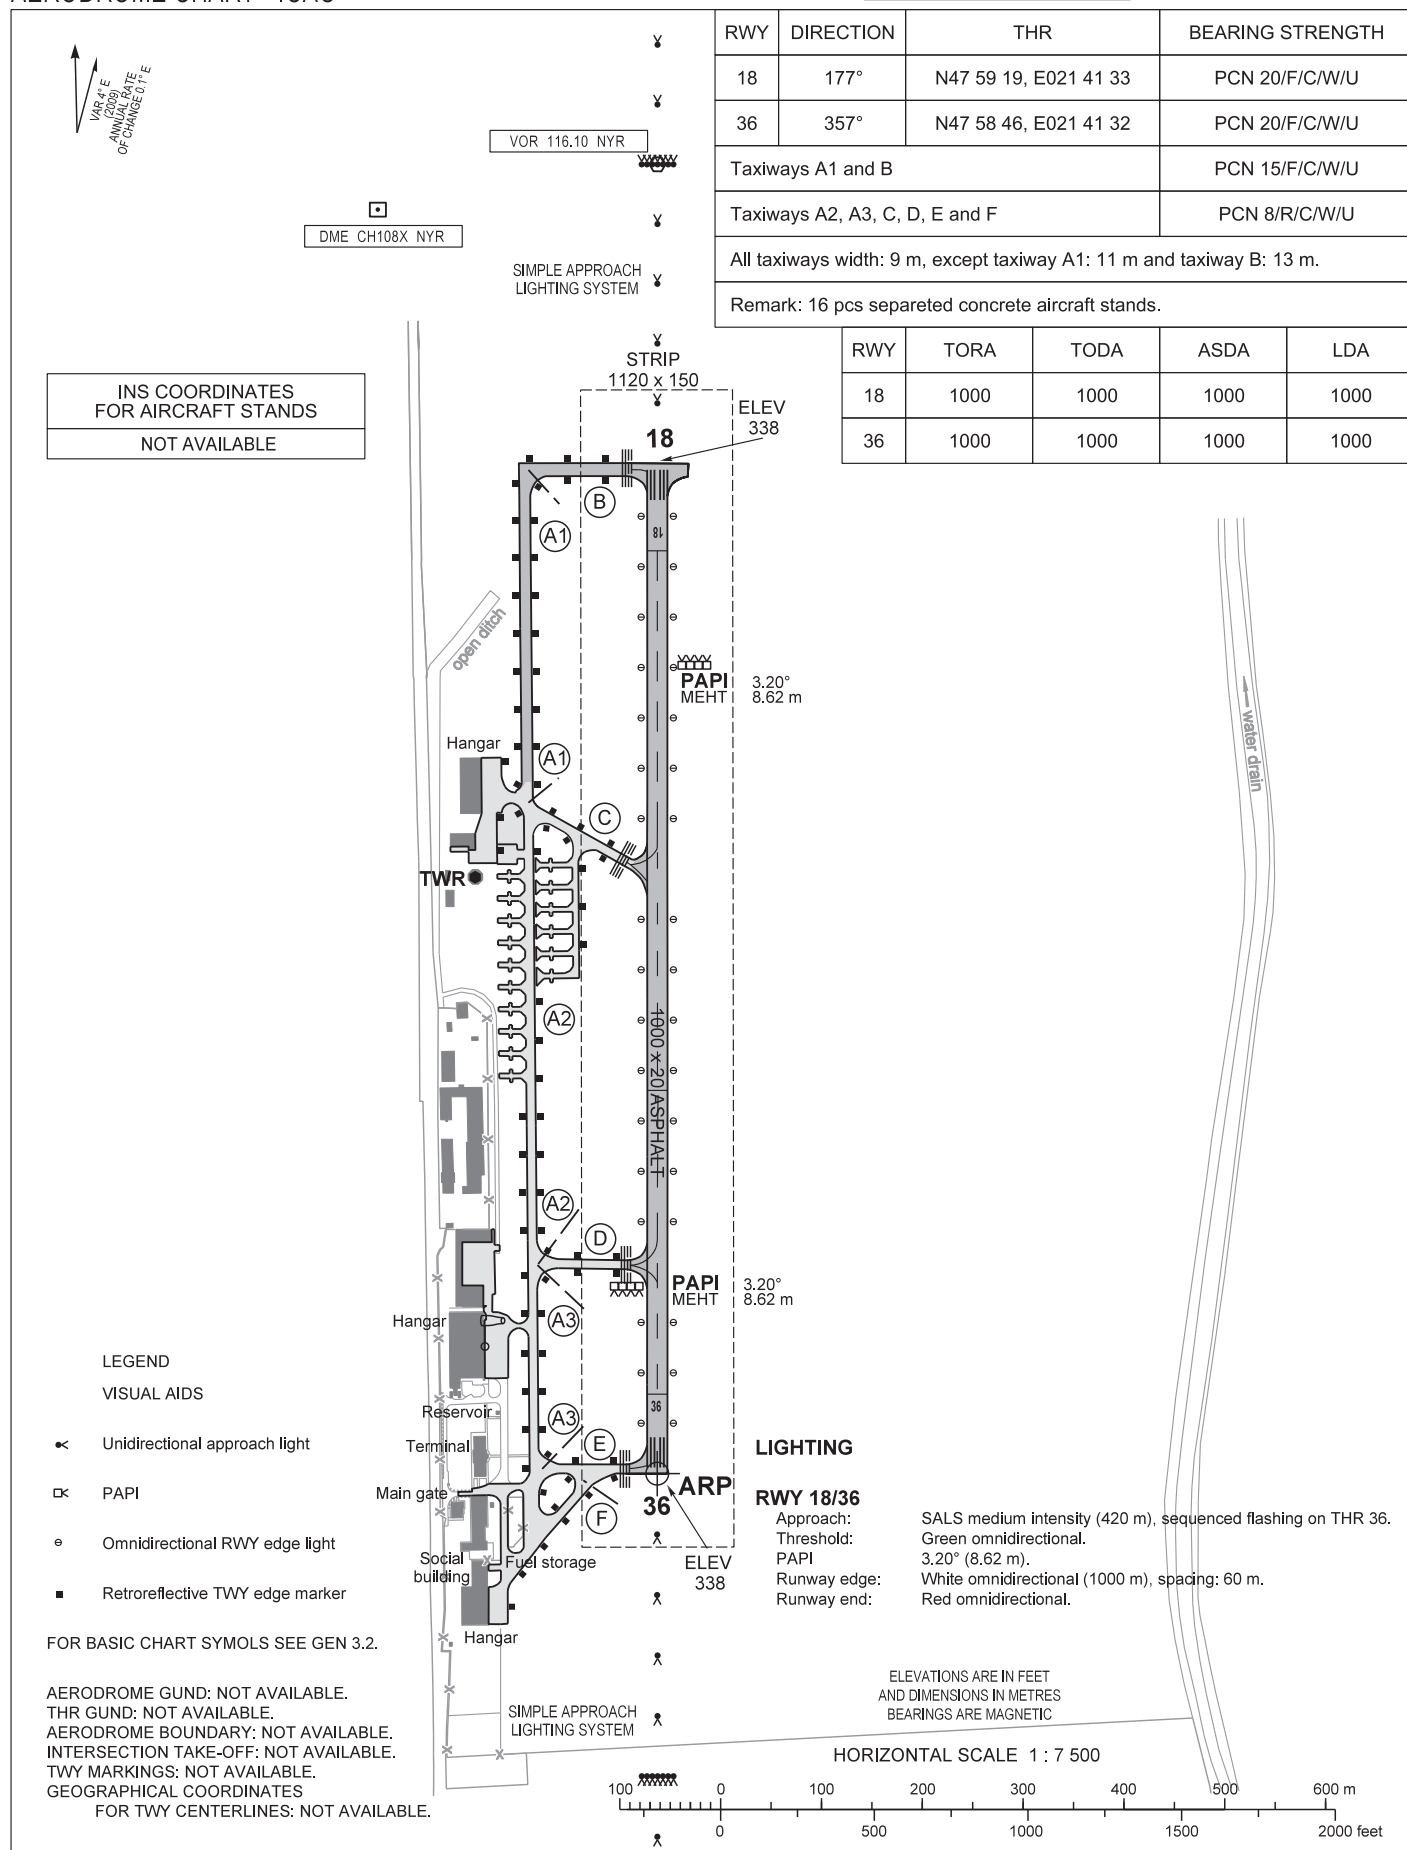

ARP
N47 58 46
E021 41 32

AERODROME ELEV 338

NYÍREGYHÁZA INFO 127.600
BUDAPEST INFO (EAST) 133.000

NYÍREGYHÁZA

AERODROME CHART - ICAO

THE PAGE INTENTIONALLY LEFT BLANK